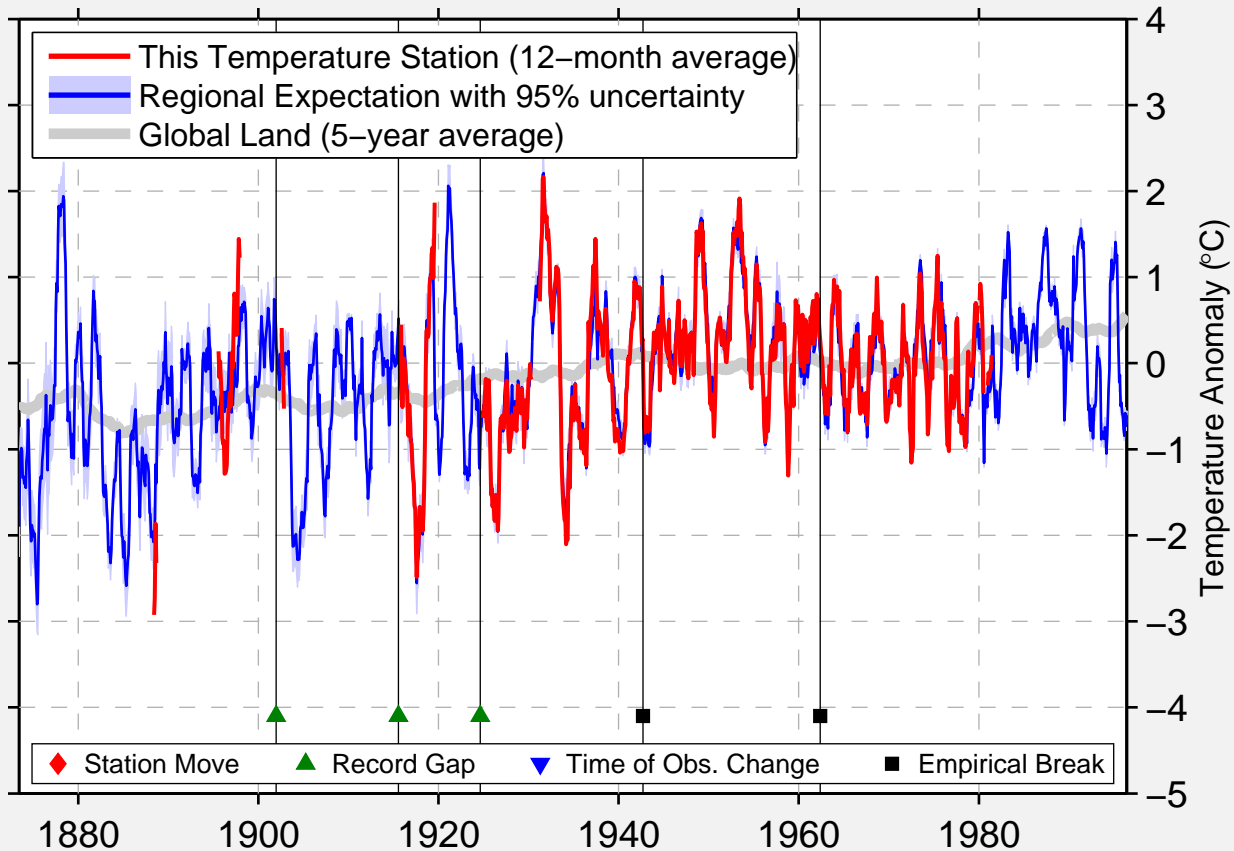

NORTH BAY

46.320 N, 79.470 W (Canada)

Data Quality Controlled and Aligned at Breakpoints

Berkeley Earth