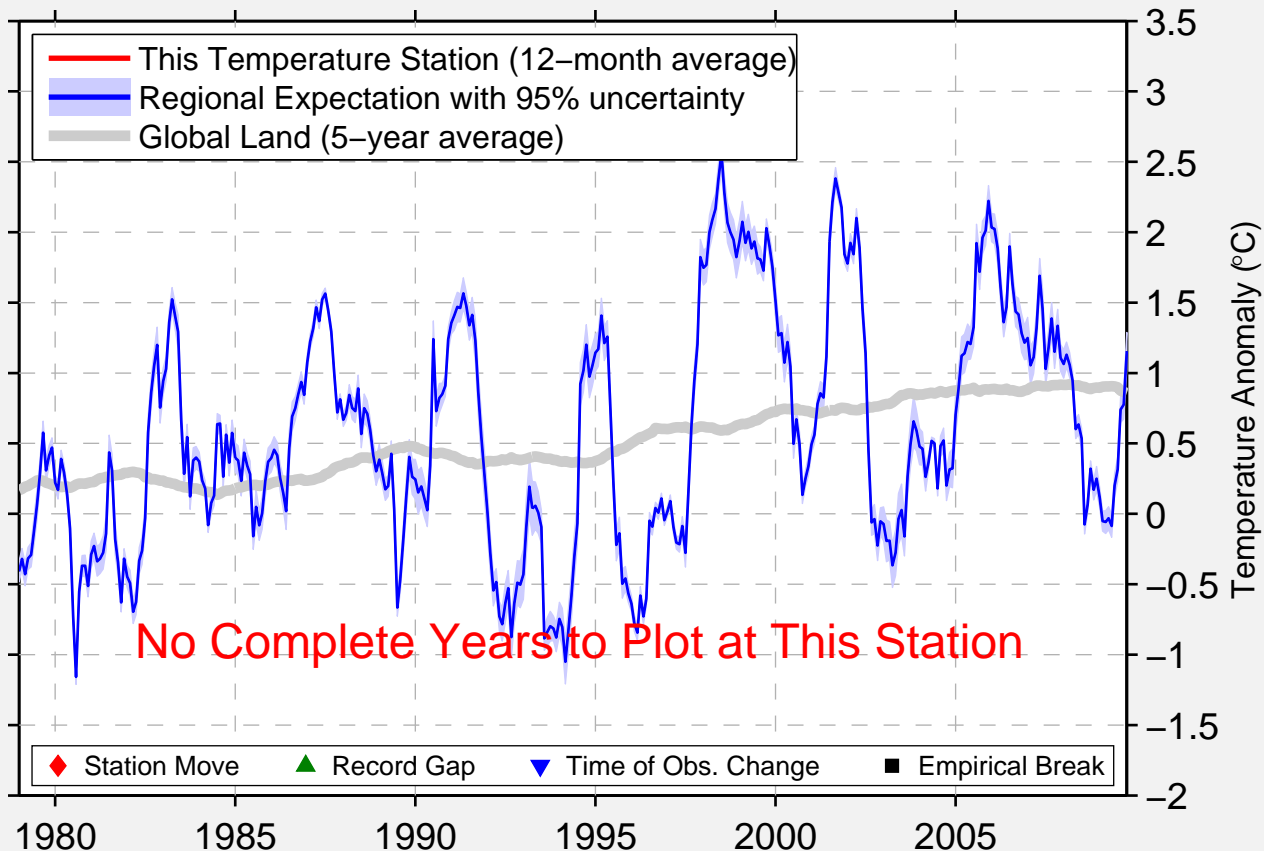

NIPISSING

46.317 N, 79.483 W (Canada)

Data Quality Controlled and Aligned at Breakpoints

Berkeley Earth