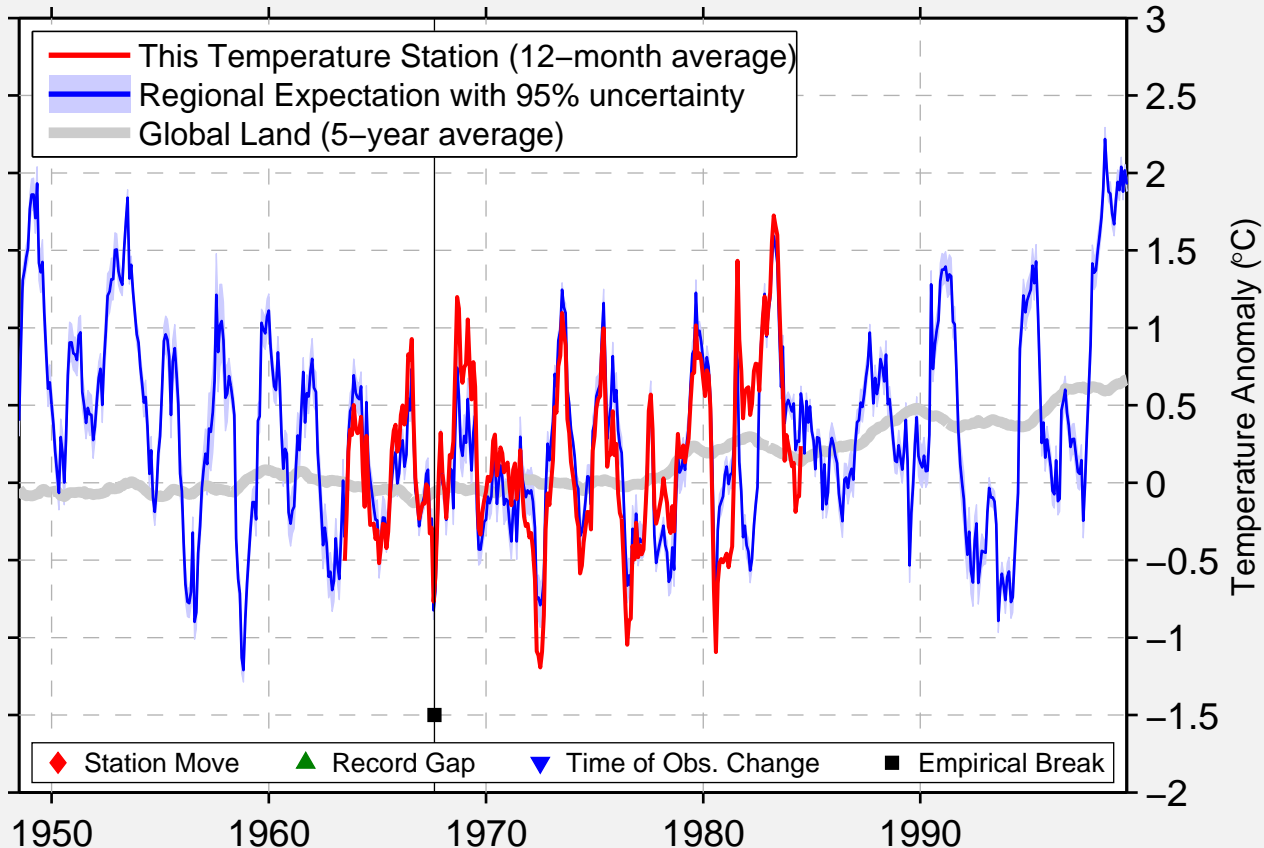

ST GABRIEL DE BRANDON

46.300 N, 73.380 W (Canada)

Data Quality Controlled and Aligned at Breakpoints

Berkeley Earth