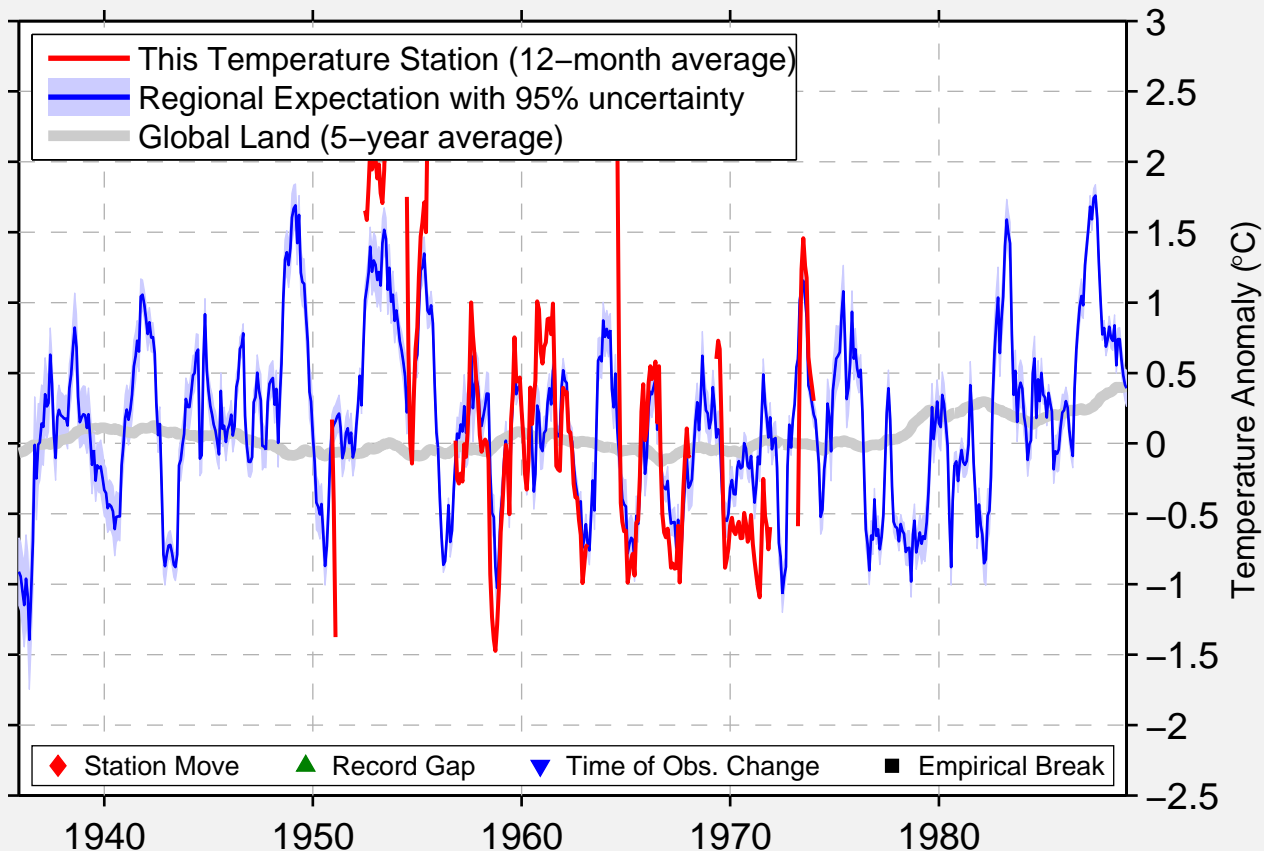

# MCVITTIES

46.280 N, 80.850 W (Canada)

Data Quality Controlled and Aligned at Breakpoints

Berkeley Earth