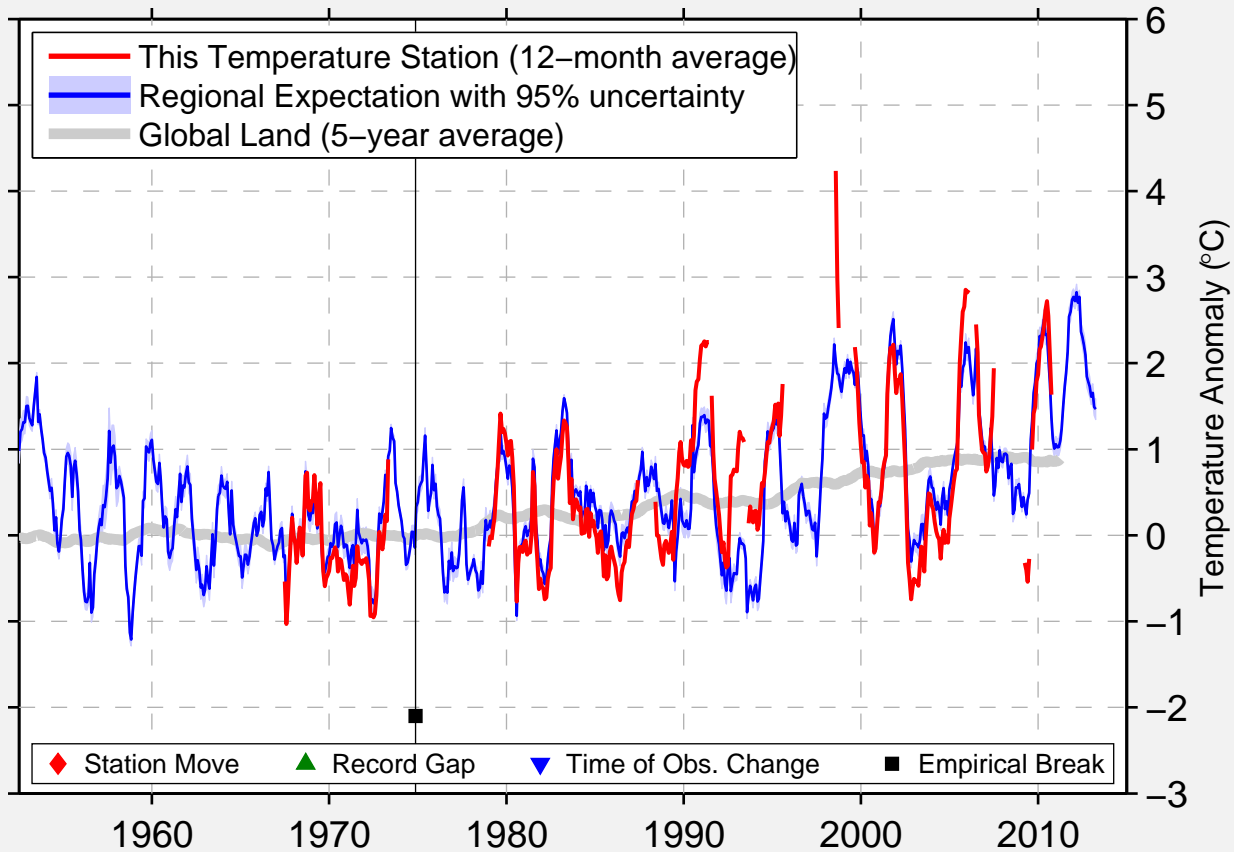

LOUISEVILLE

46.270 N, 73.020 W (Canada)

Data Quality Controlled and Aligned at Breakpoints

Berkeley Earth