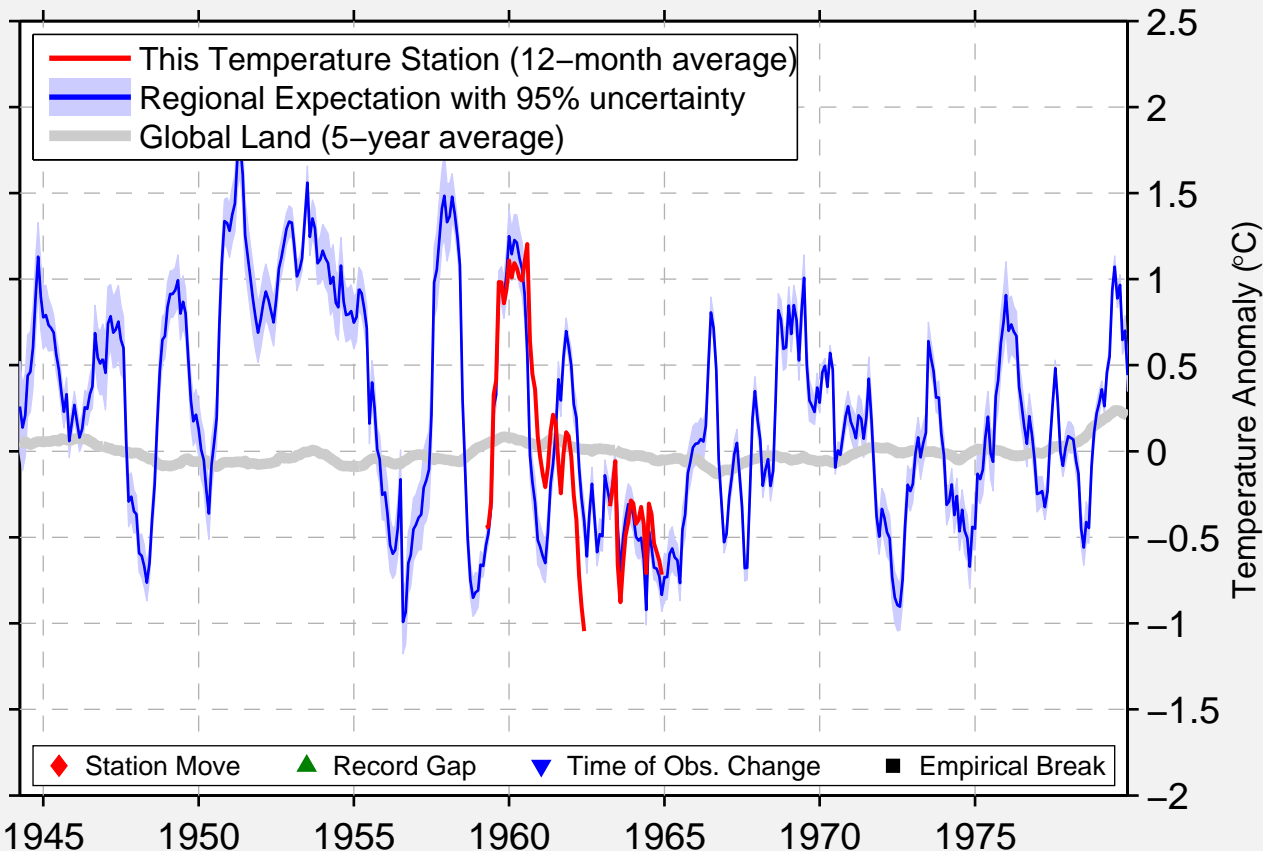

BORDEN

46.250 N, 63.700 W (Canada)

Data Quality Controlled and Aligned at Breakpoints

Berkeley Earth