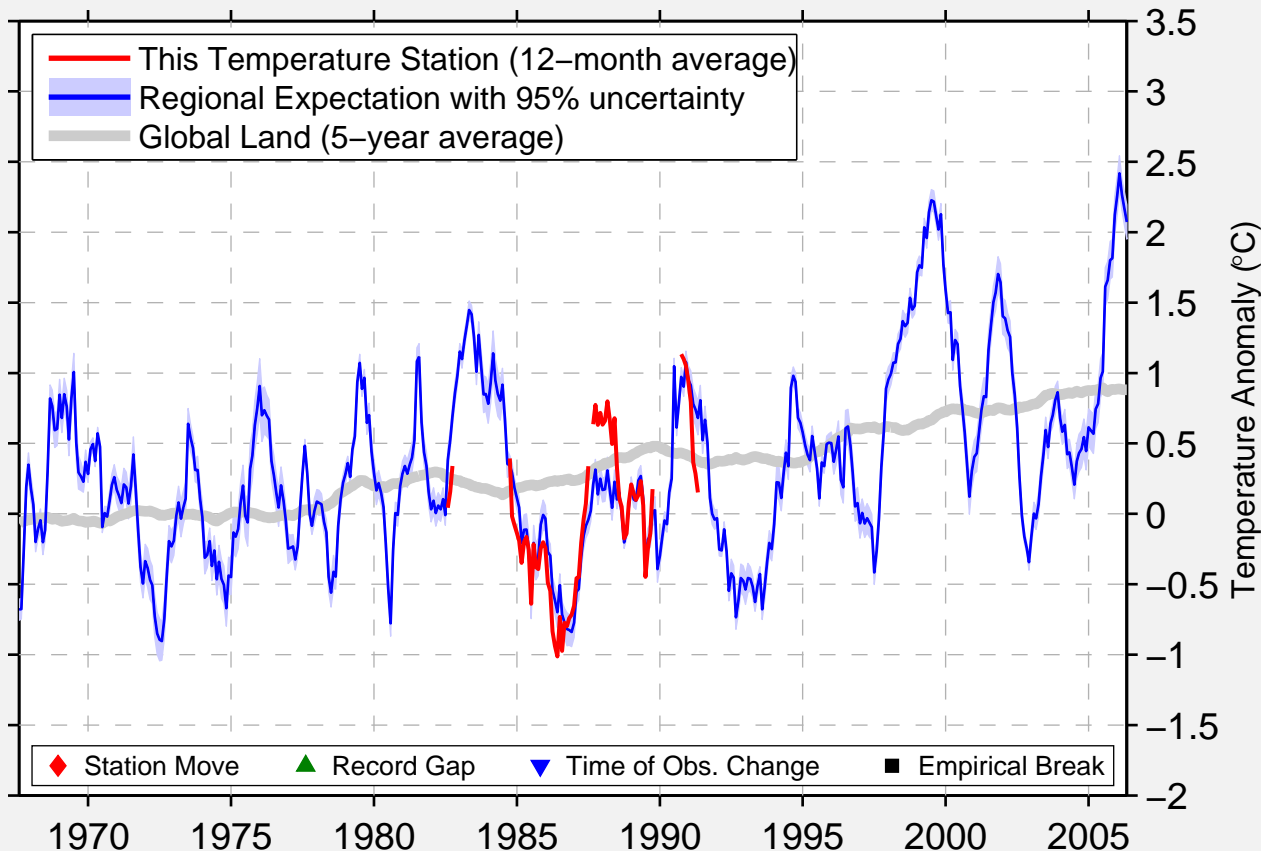

ROBICHAUD

46.220 N, 64.380 W (Canada)

Data Quality Controlled and Aligned at Breakpoints

Berkeley Earth