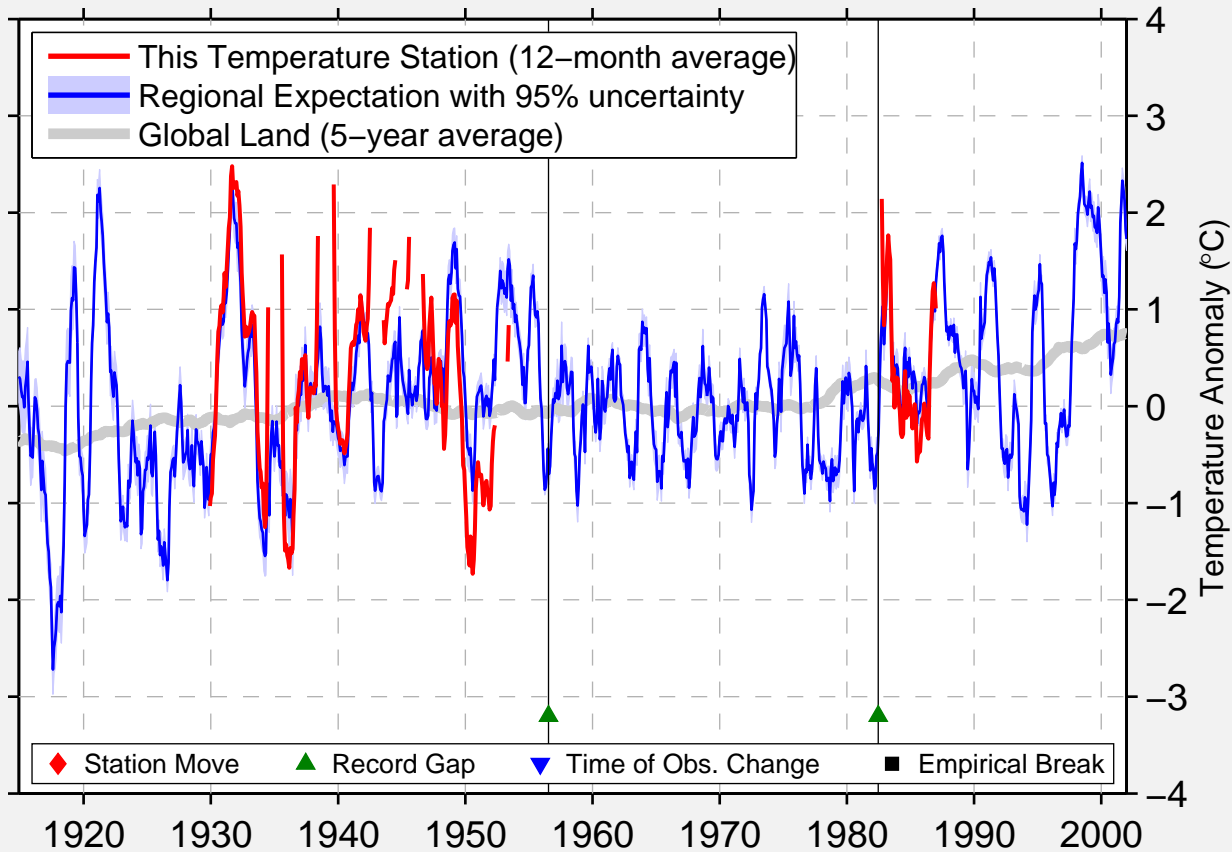

BLIND RIVER HYDRO CENTRE

46.200 N, 83.020 W (Canada)

Data Quality Controlled and Aligned at Breakpoints

Berkeley Earth