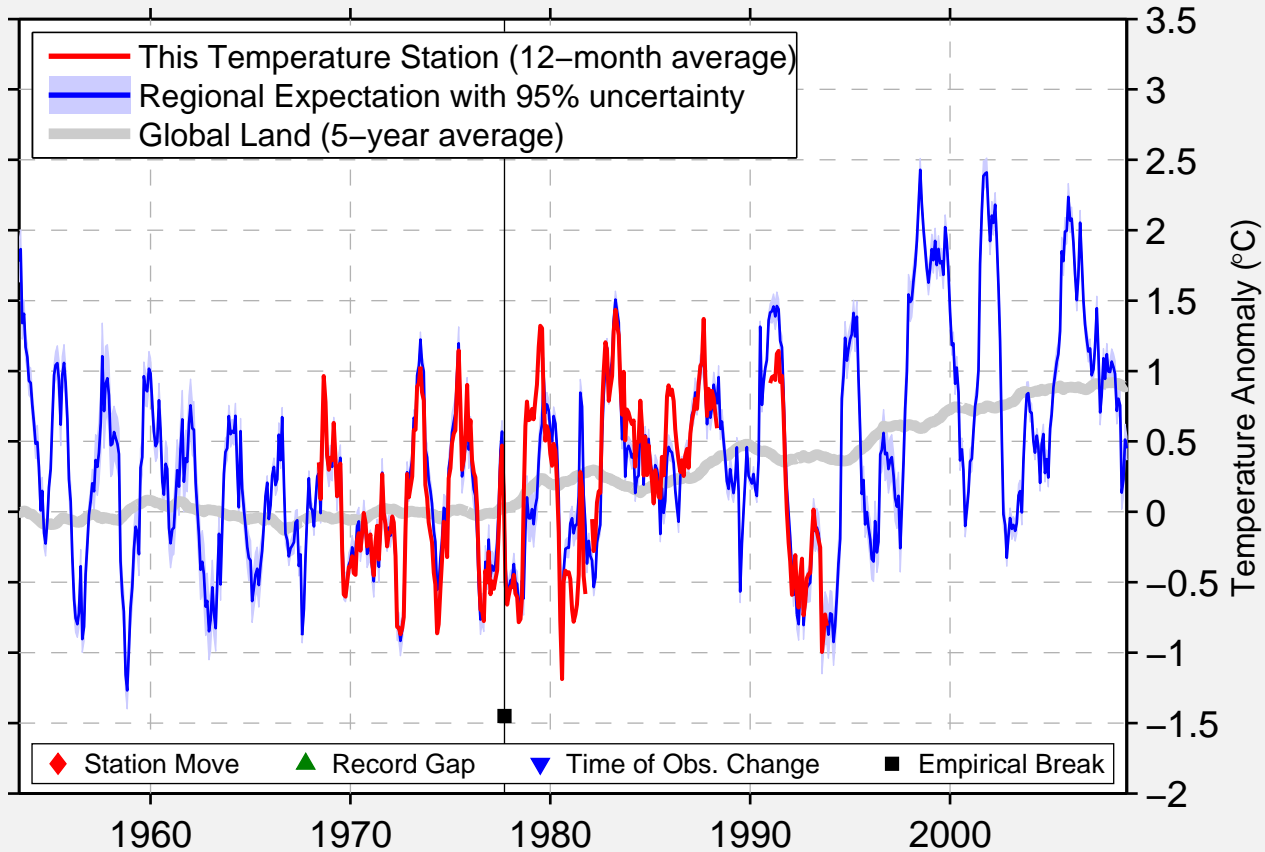

# ST FAUSTIN

46.120 N, 74.480 W (Canada)

Data Quality Controlled and Aligned at Breakpoints

Berkeley Earth