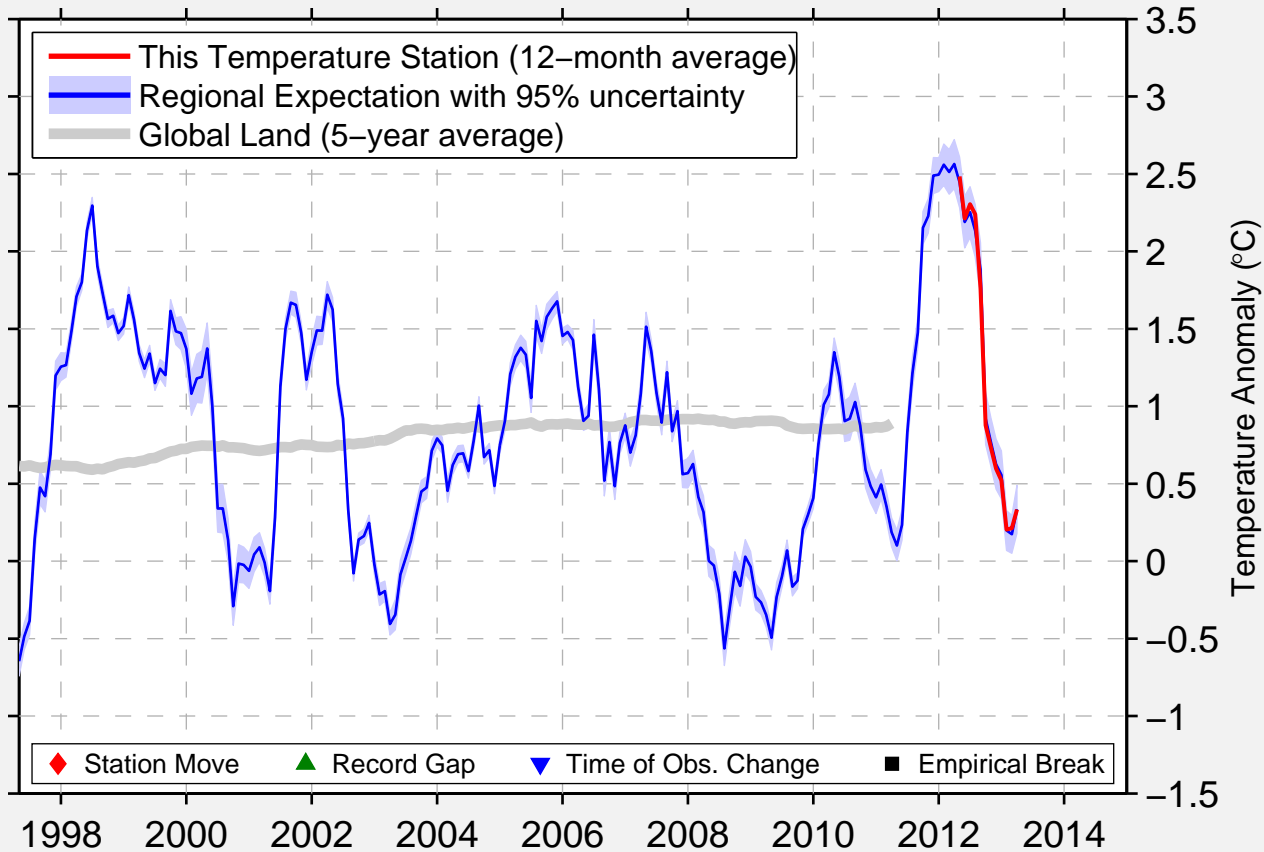

LOGANSPORT CASS CO

40.711 N, 86.375 W (United States)

Data Quality Controlled and Aligned at Breakpoints

Berkeley Earth