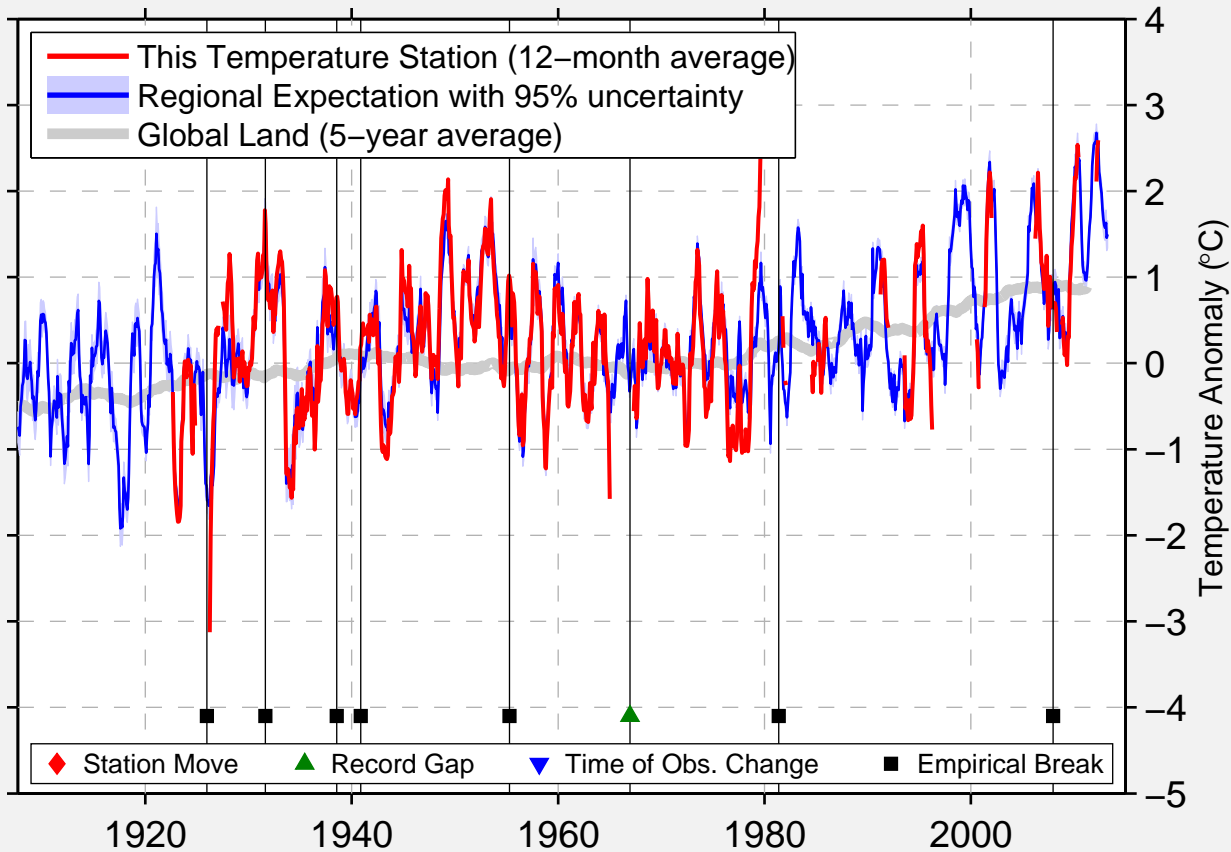

# THETFORD MINES

46.085 N, 71.335 W (Canada)

Data Quality Controlled and Aligned at Breakpoints

Berkeley Earth