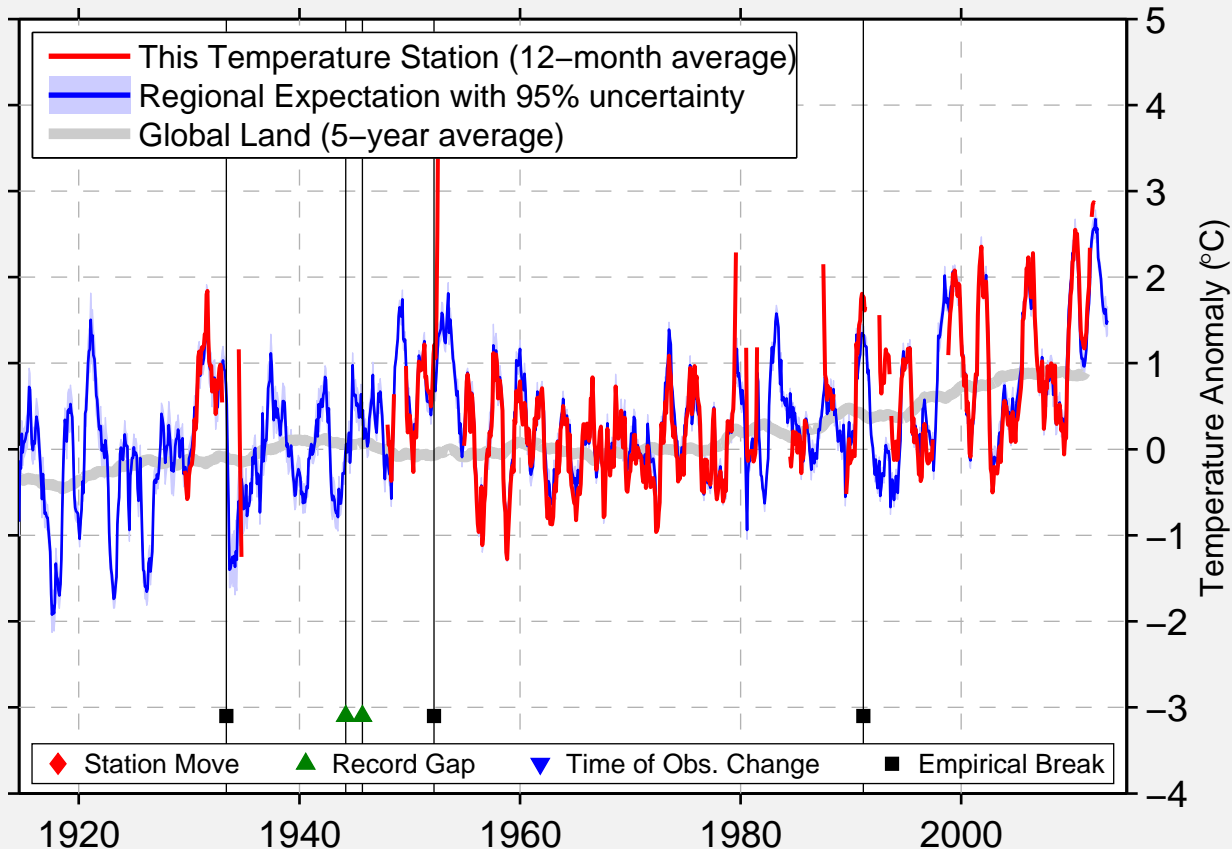

ST EPHREM

46.070 N, 70.970 W (Canada)

Data Quality Controlled and Aligned at Breakpoints

Berkeley Earth