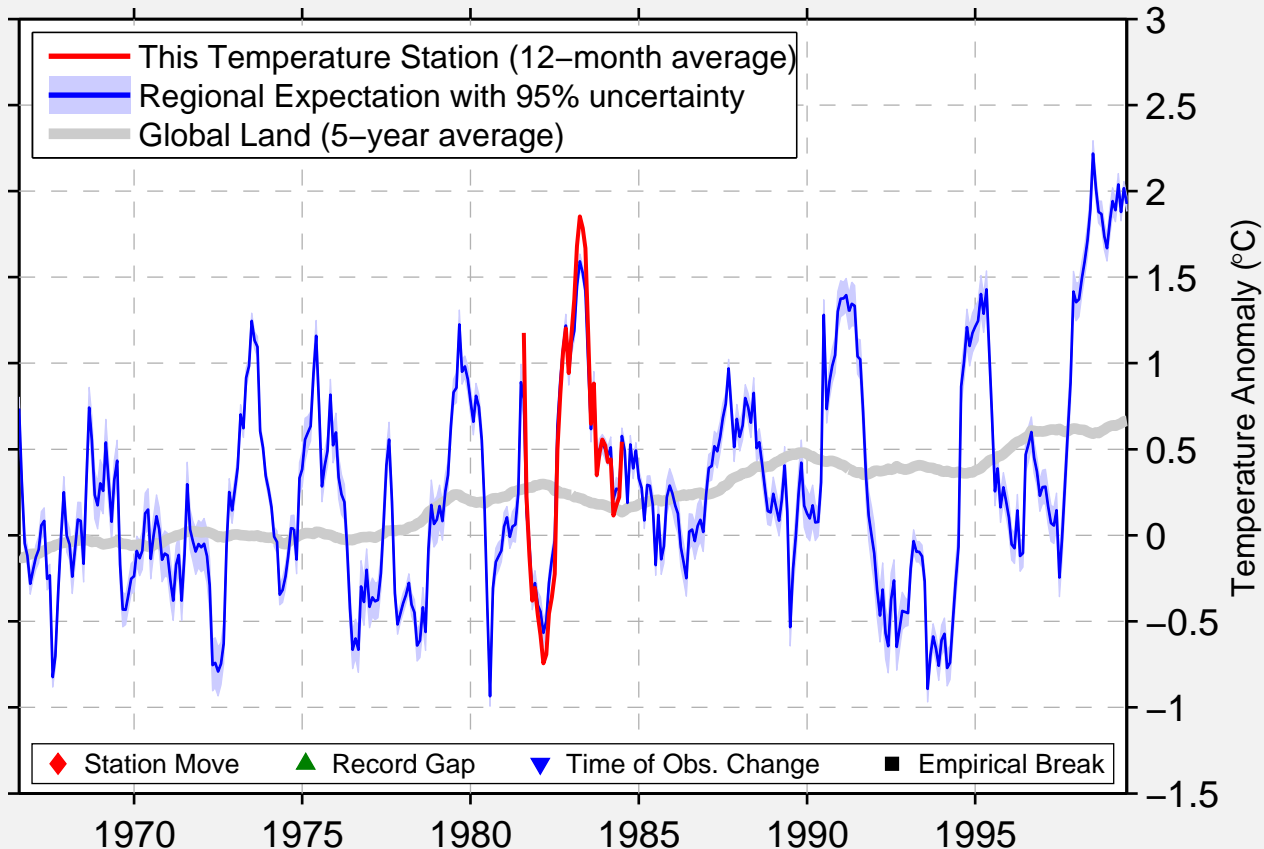

STE ELIZABETH

46.070 N, 73.370 W (Canada)

◆ Station Move ▲ Record Gap ▼ Time of Obs. Change ■ Empirical Break