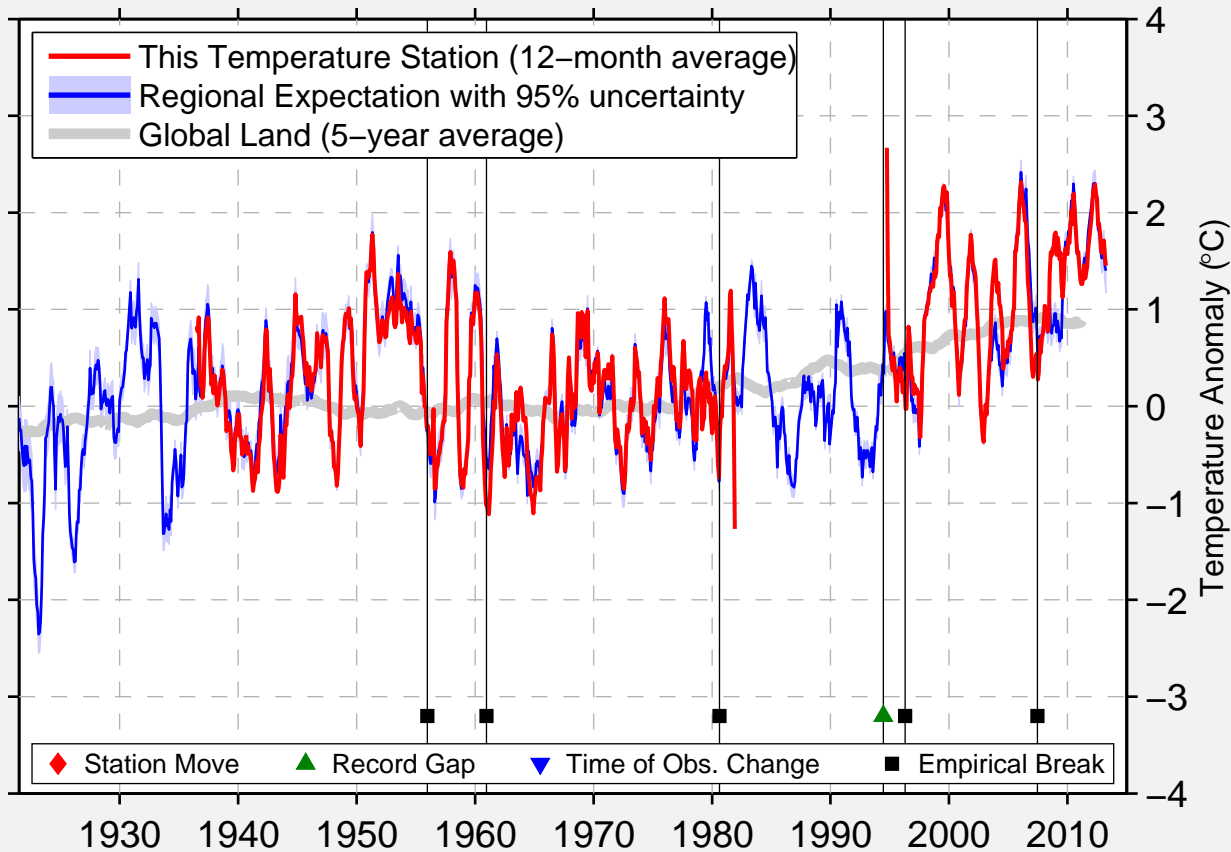

ALLISTON, PE

46.050 N, 62.600 W (Canada)

Data Quality Controlled and Aligned at Breakpoints

Berkeley Earth