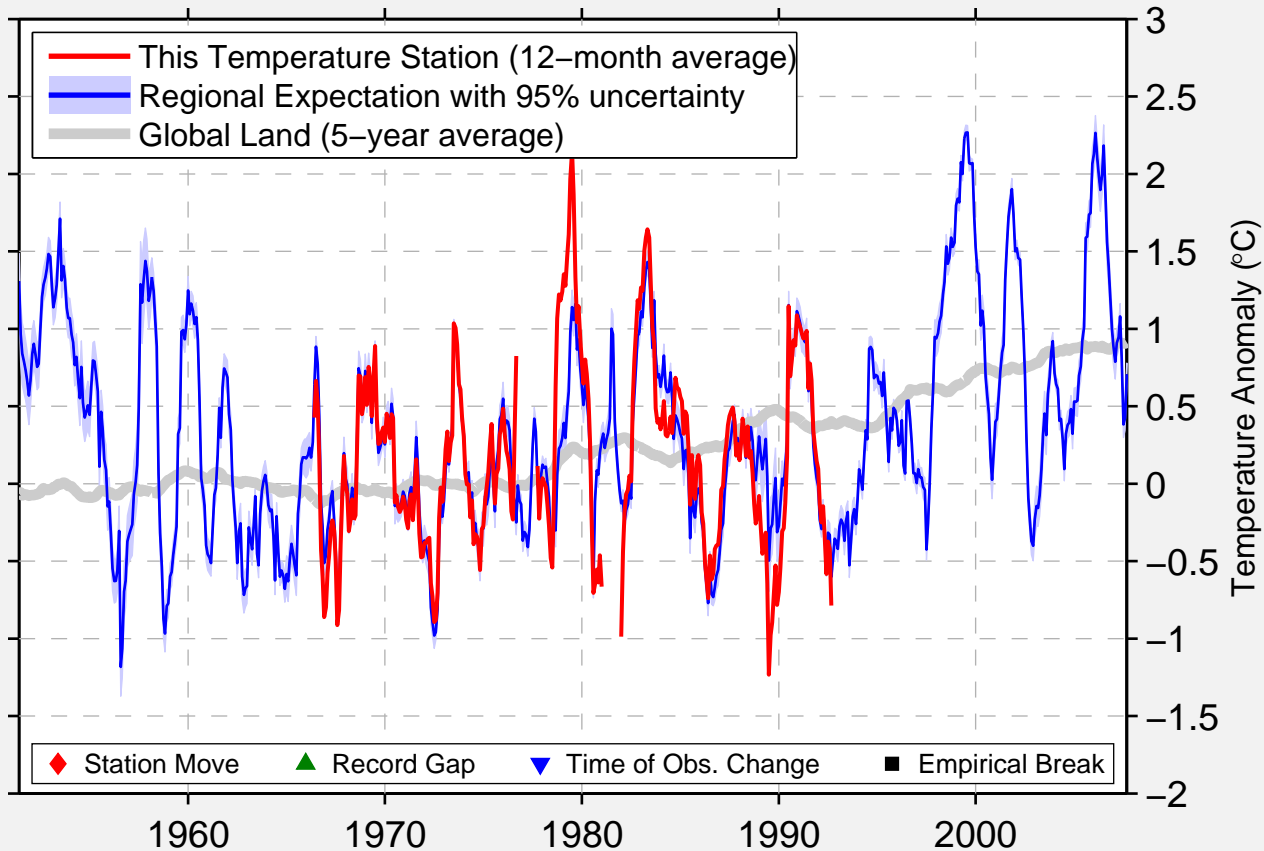

ROYAL ROAD

46.050 N, 66.720 W (Canada)

Data Quality Controlled and Aligned at Breakpoints

Berkeley Earth