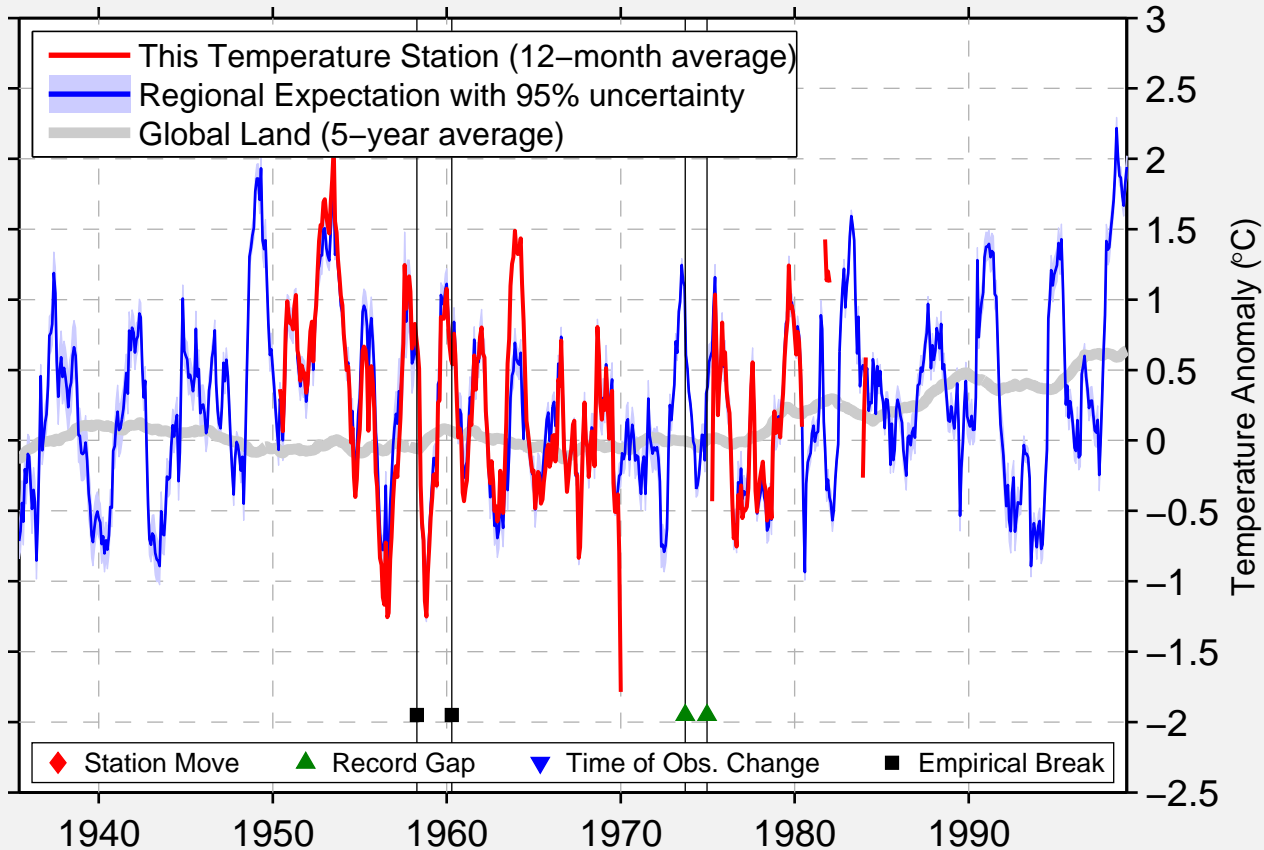

VICTORIAVILLE

46.050 N, 71.970 W (Canada)

Data Quality Controlled and Aligned at Breakpoints

Berkeley Earth