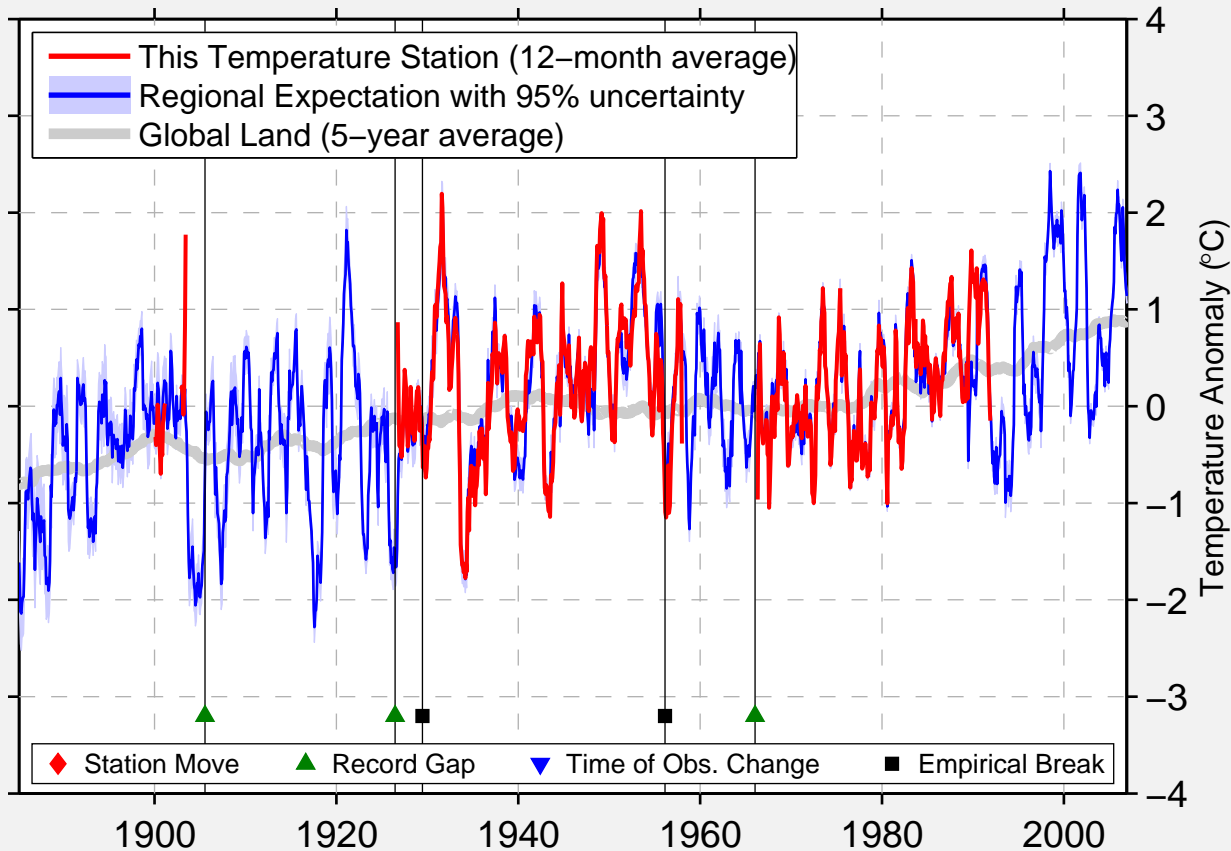

STE AGATHE DES MONTS, QU

46.050 N, 74.283 W (Canada)

Data Quality Controlled and Aligned at Breakpoints

Berkeley Earth