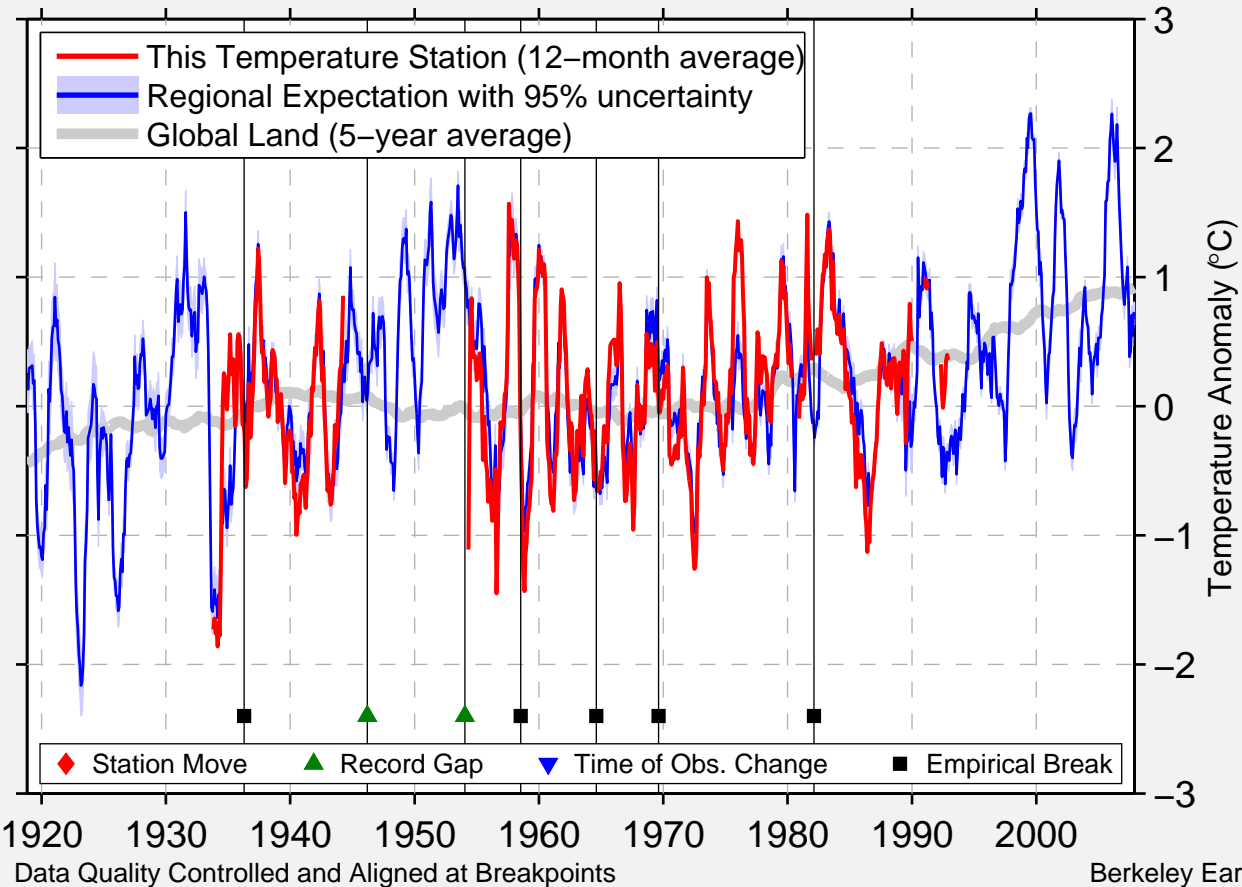

MINTO,NB

46.030 N, 66.030 W (Canada)

Data Quality Controlled and Aligned at Breakpoints

Berkeley Earth