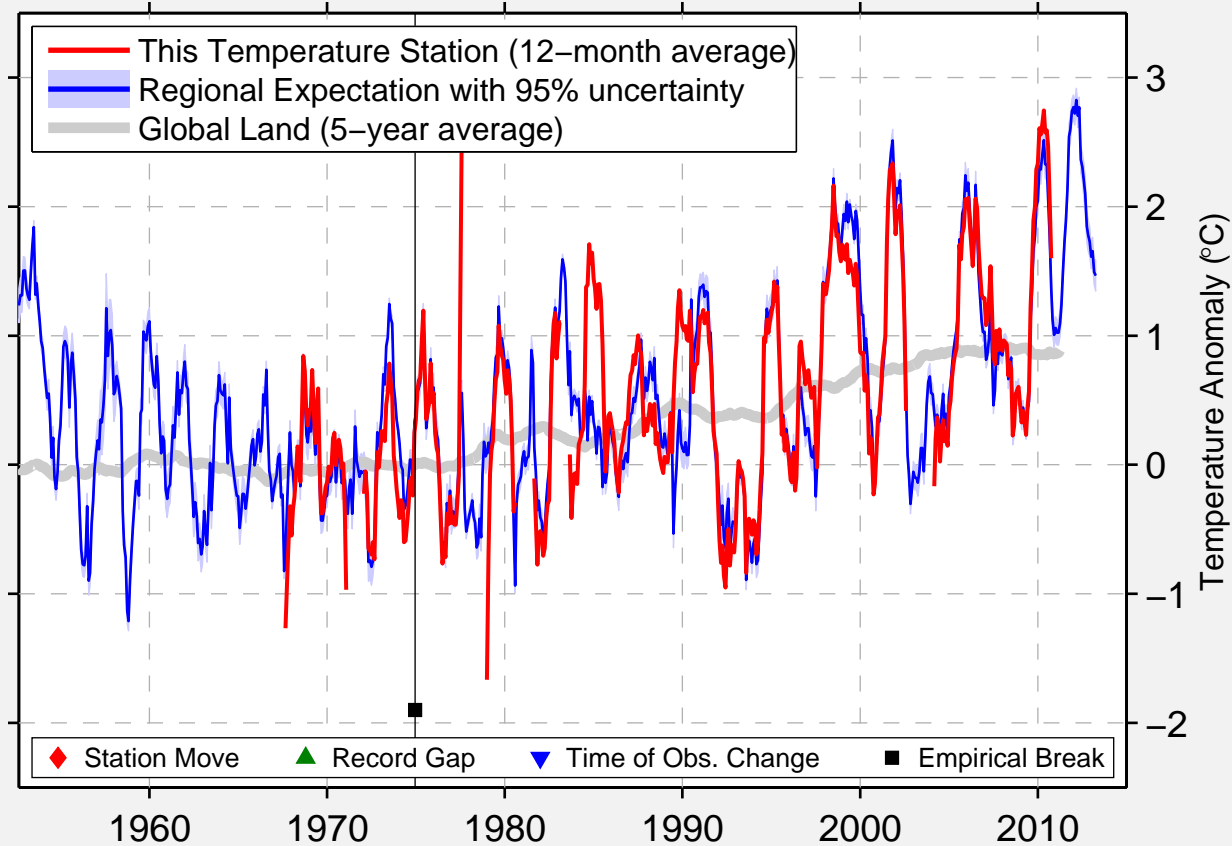

JOLIETTE VILLE

46.020 N, 73.430 W (Canada)

Data Quality Controlled and Aligned at Breakpoints

Berkeley Earth