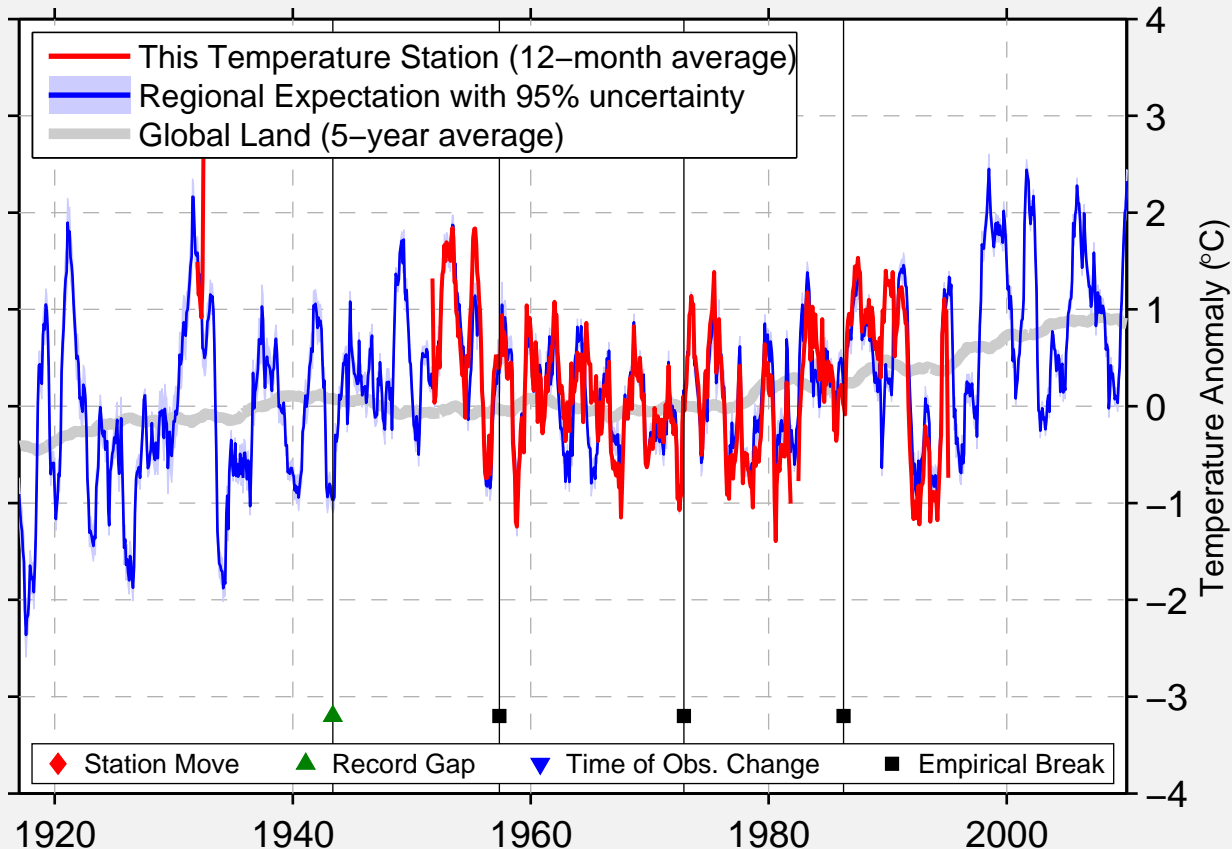

PETAWAWA NAT FORESTRY

45.980 N, 77.430 W (Canada)

Data Quality Controlled and Aligned at Breakpoints

Berkeley Earth