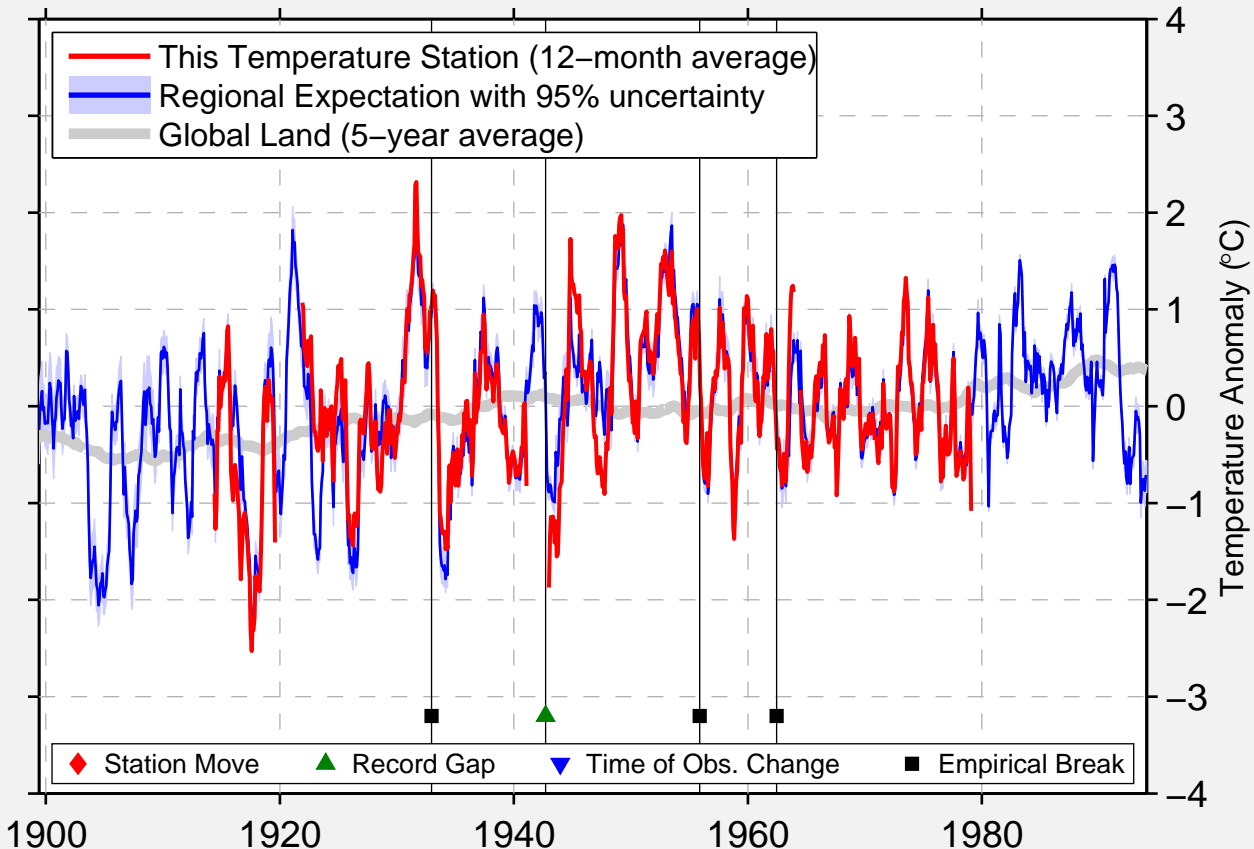

# HUBERDEAU

45.970 N, 74.630 W (Canada)

Data Quality Controlled and Aligned at Breakpoints

Berkeley Earth