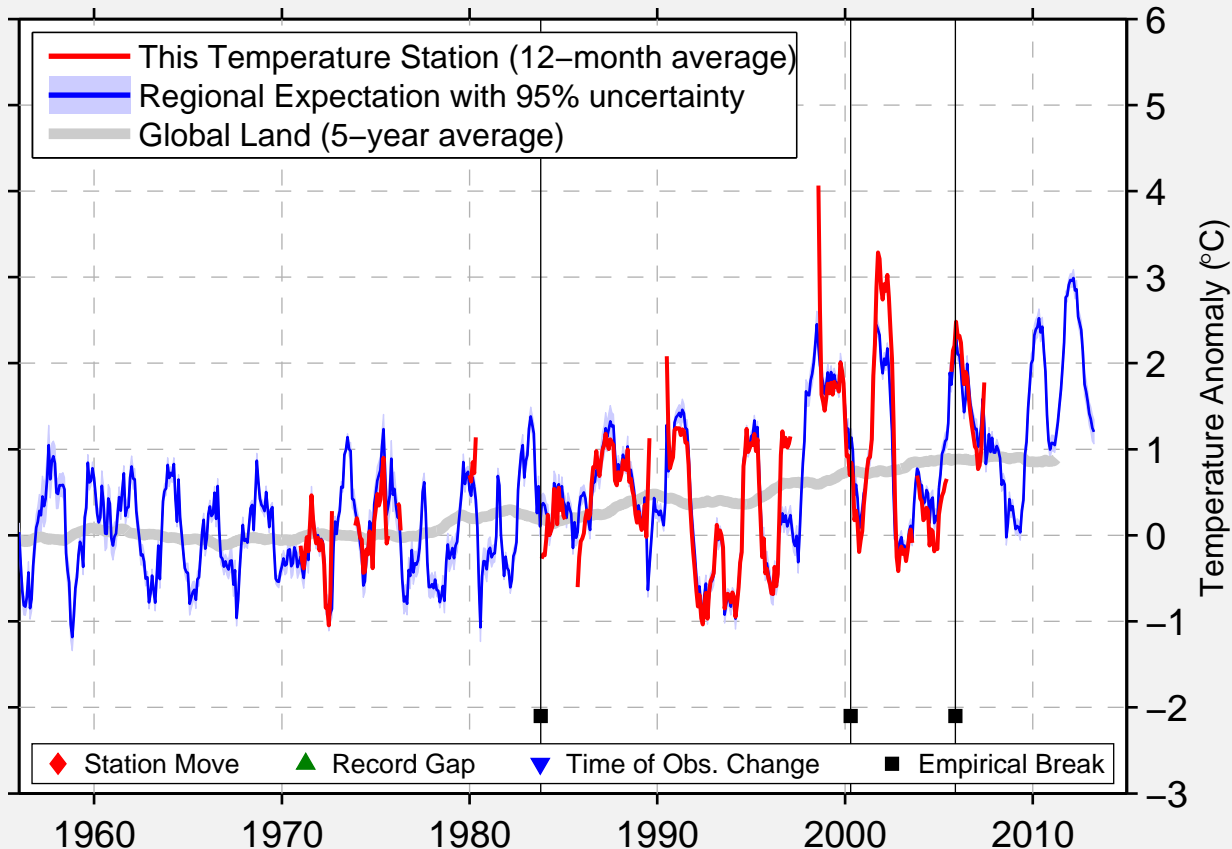

# SHEENBORO

45.970 N, 77.250 W (Canada)

Data Quality Controlled and Aligned at Breakpoints

Berkeley Earth