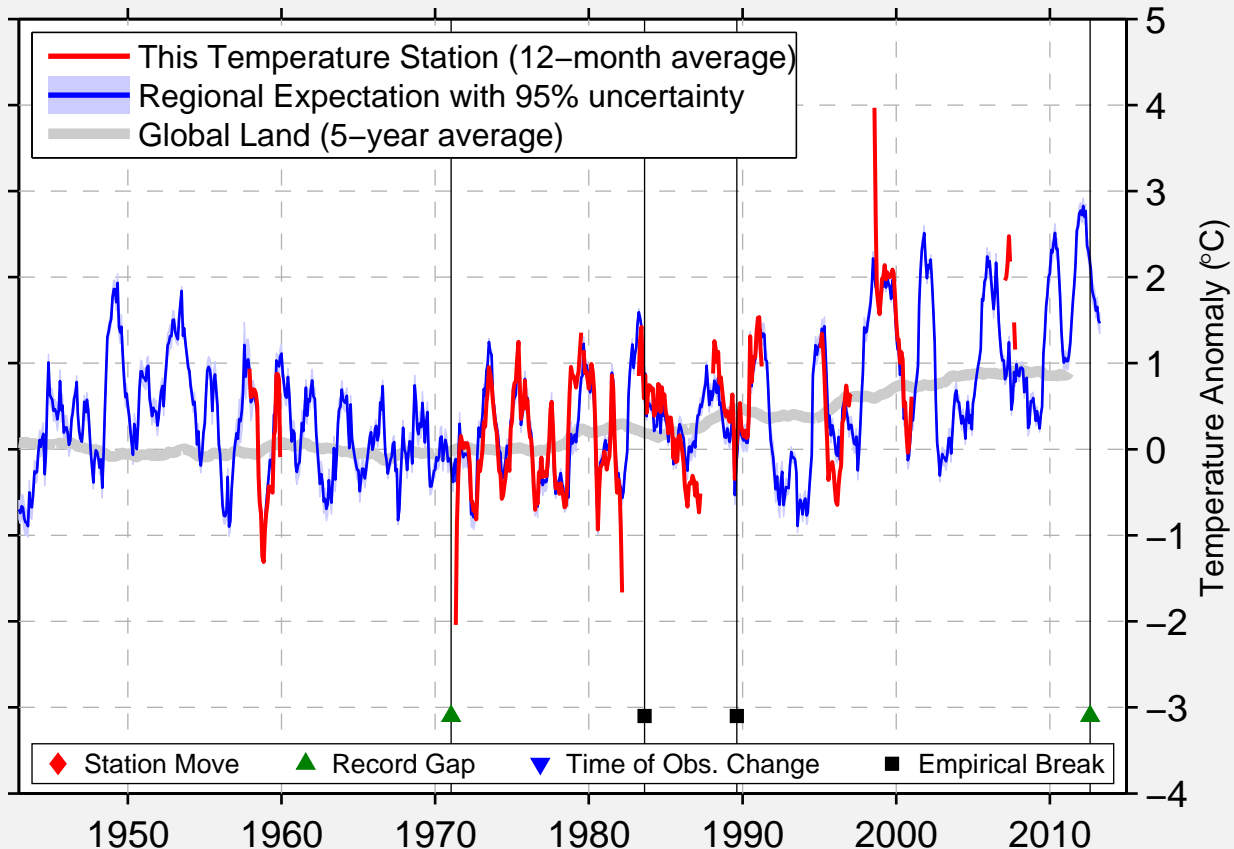

# ST JACQUES

45.950 N, 73.580 W (Canada)

Data Quality Controlled and Aligned at Breakpoints

Berkeley Earth