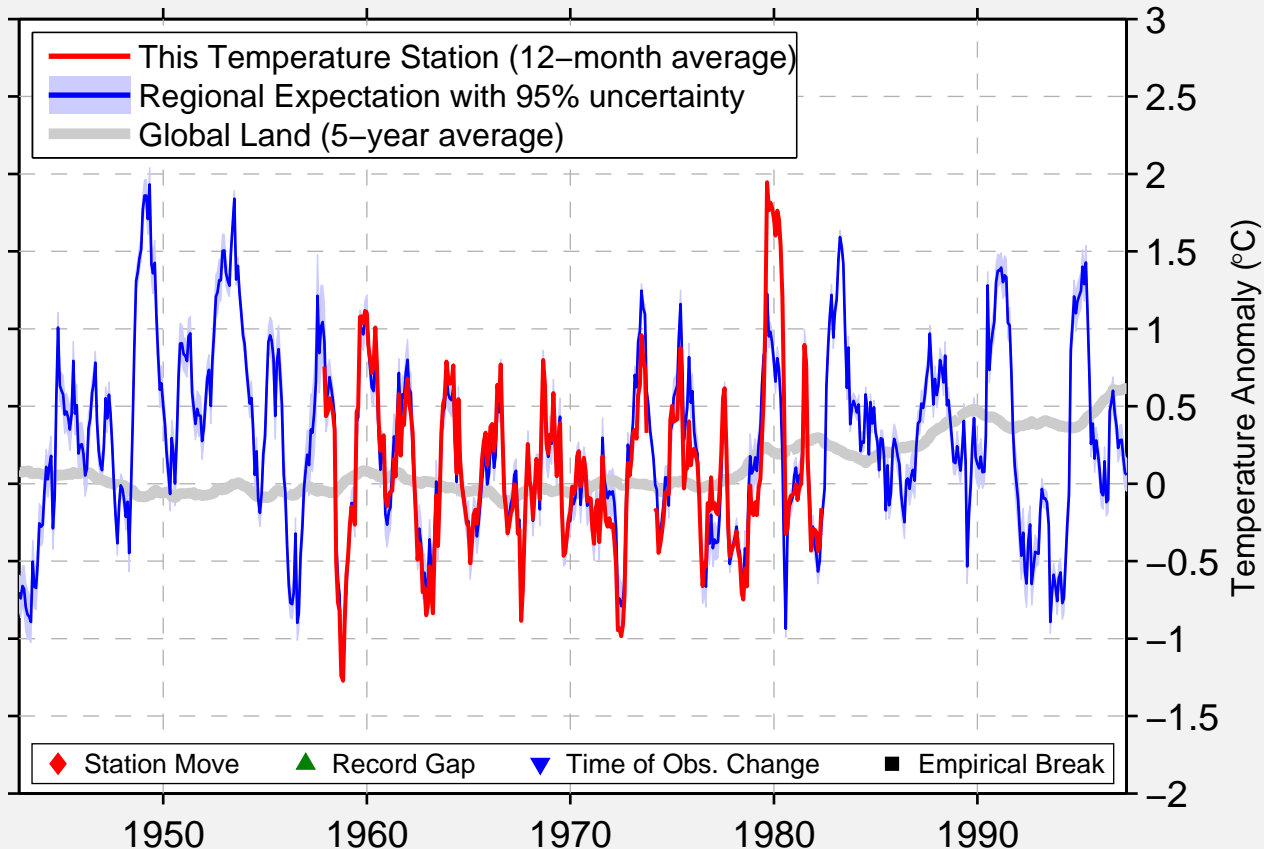

# LAVALTRIE CDA

45.930 N, 73.320 W (Canada)

Data Quality Controlled and Aligned at Breakpoints

Berkeley Earth