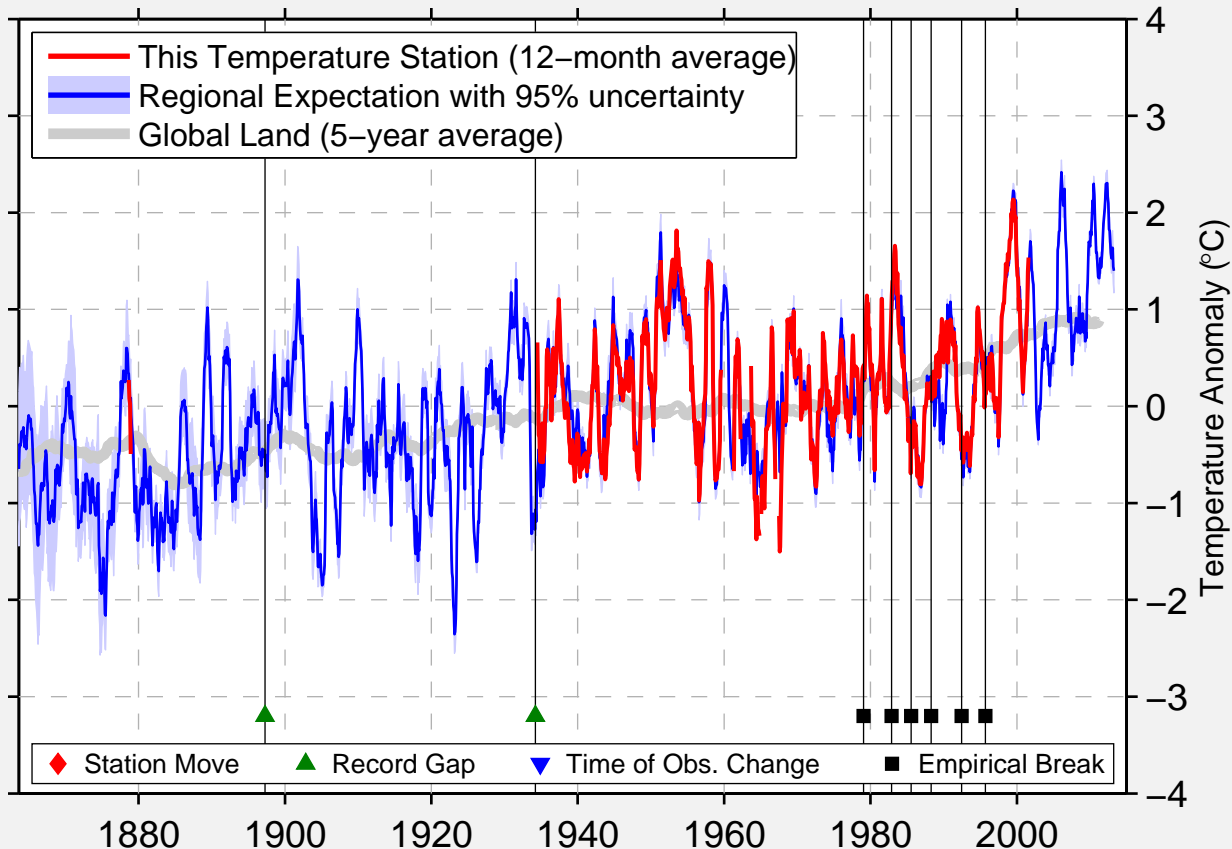

SACKVILLE, NB

45.875 N, 64.380 W (Canada)

Data Quality Controlled and Aligned at Breakpoints

Berkeley Earth