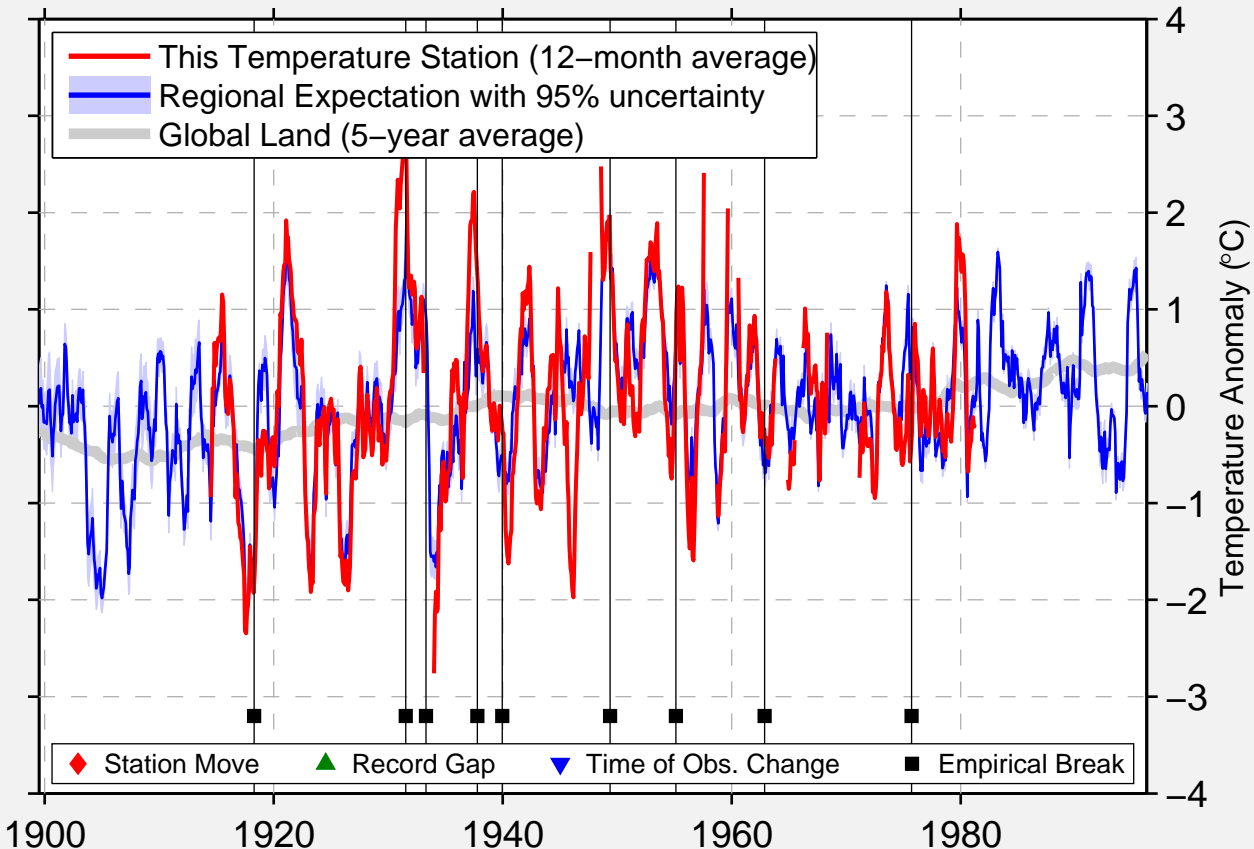

ST LIN DES LAURENTIDES

45.850 N, 73.750 W (Canada)

Data Quality Controlled and Aligned at Breakpoints

Berkeley Earth