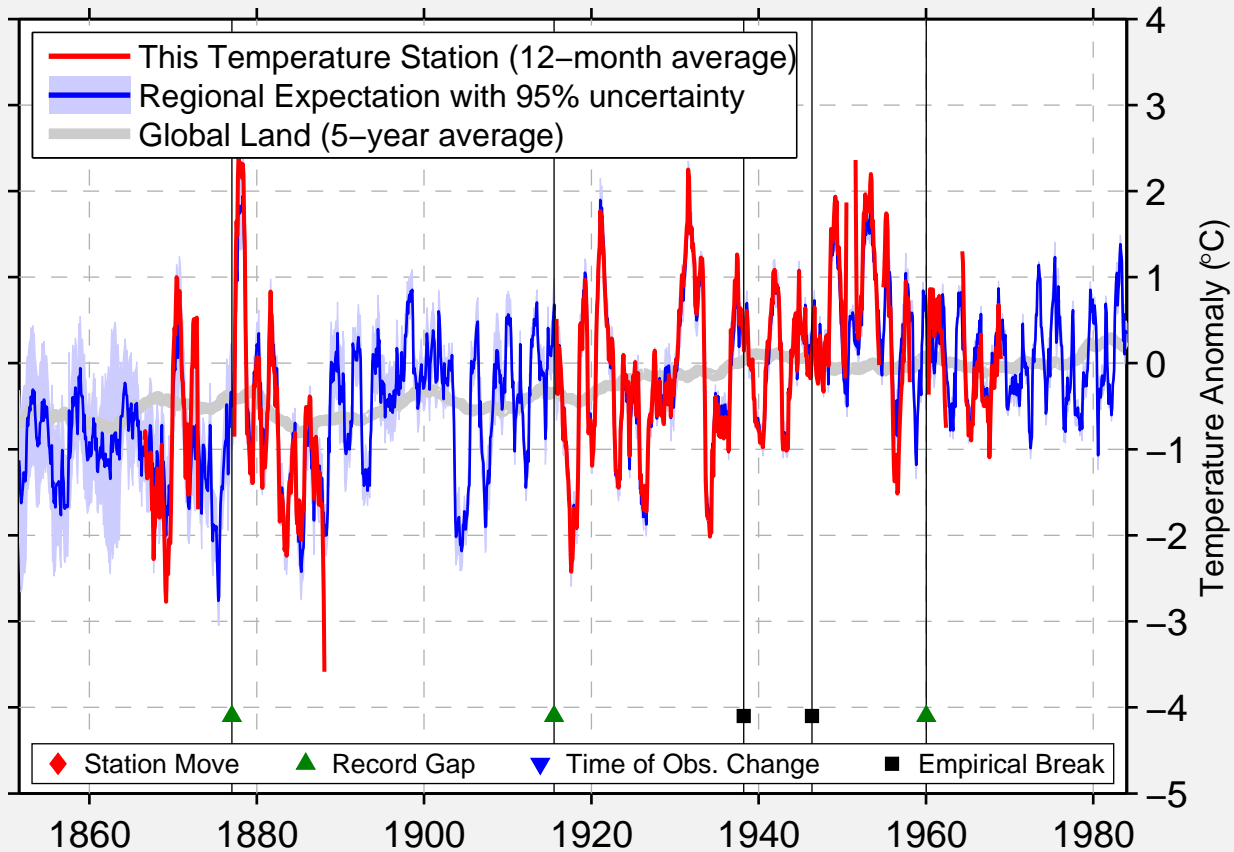

# PEMBROKE EDDY MATCH CANADA

45.830 N, 77.153 W (Canada)

Data Quality Controlled and Aligned at Breakpoints

Berkeley Earth