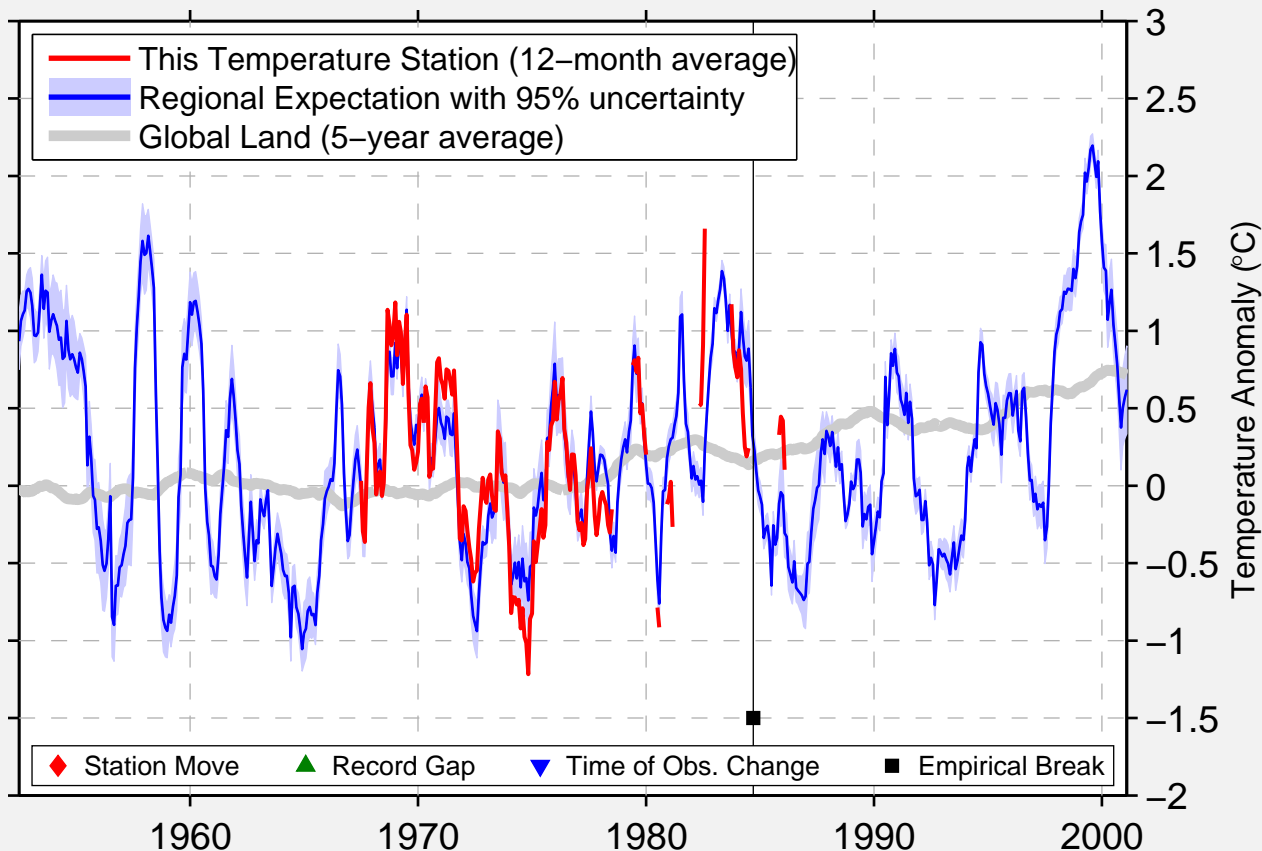

# RIVER DENYS

45.800 N, 61.220 W (Canada)

Data Quality Controlled and Aligned at Breakpoints

Berkeley Earth