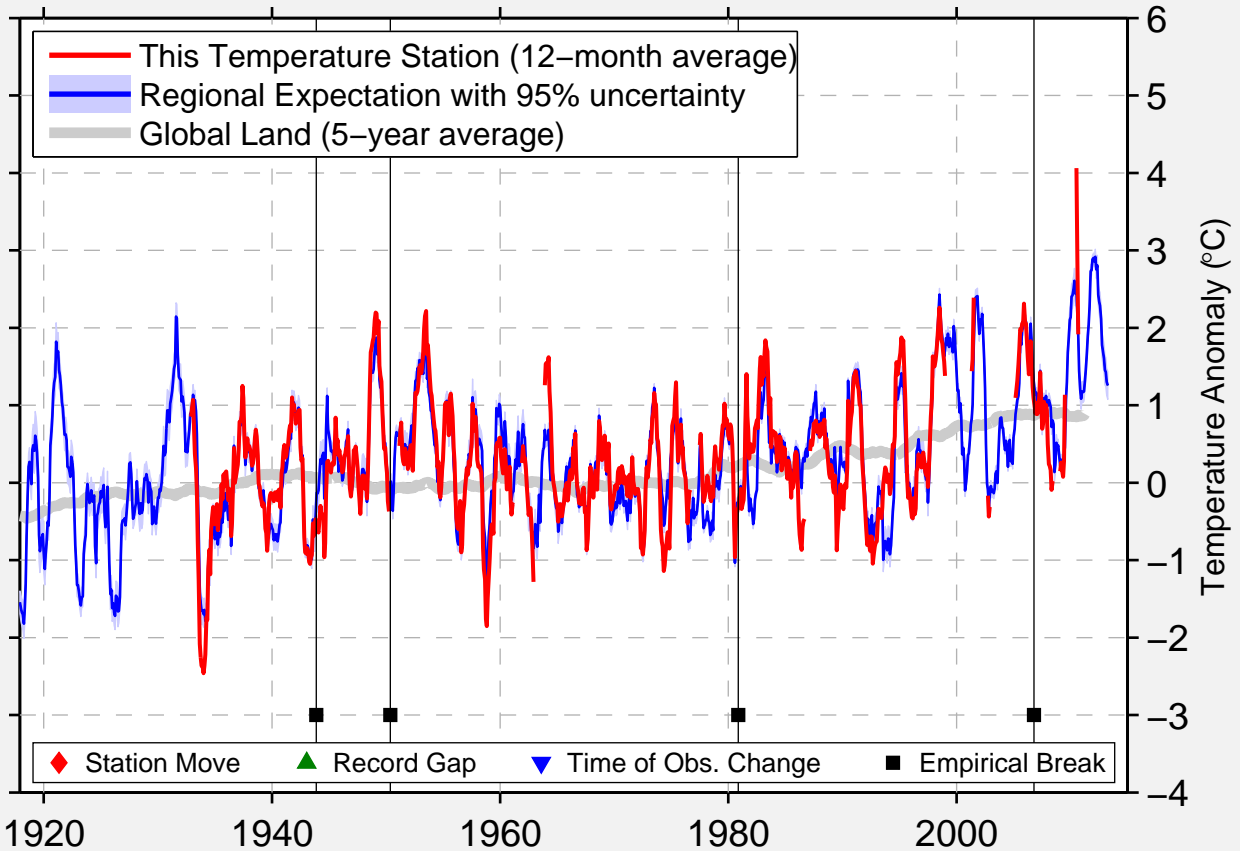

ST JEROME

45.800 N, 74.050 W (Canada)

Data Quality Controlled and Aligned at Breakpoints

Berkeley Earth