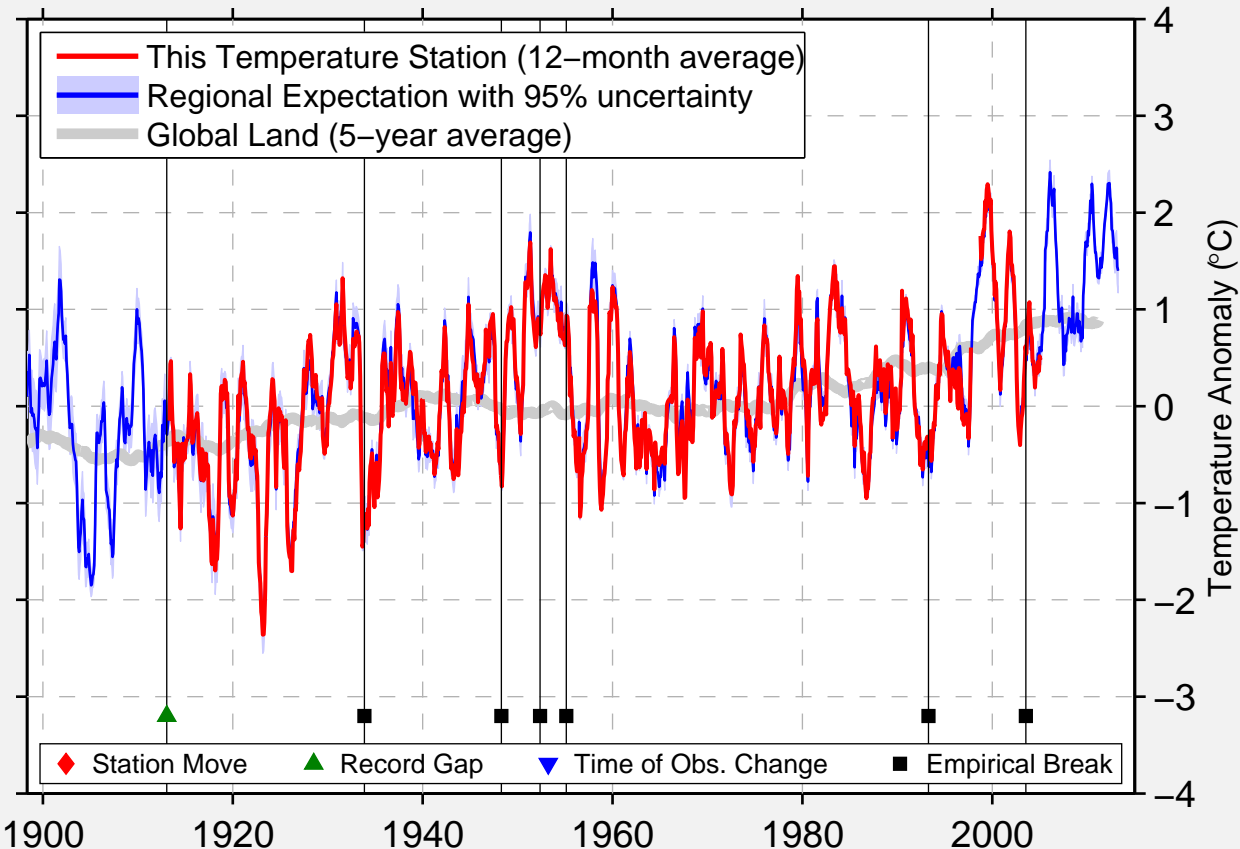

# NAPPAN CDA, NS

45.770 N, 64.252 W (Canada)

1900 1920 1940 1960 1980 2000

Data Quality Controlled and Aligned at Breakpoints

Berkeley Earth