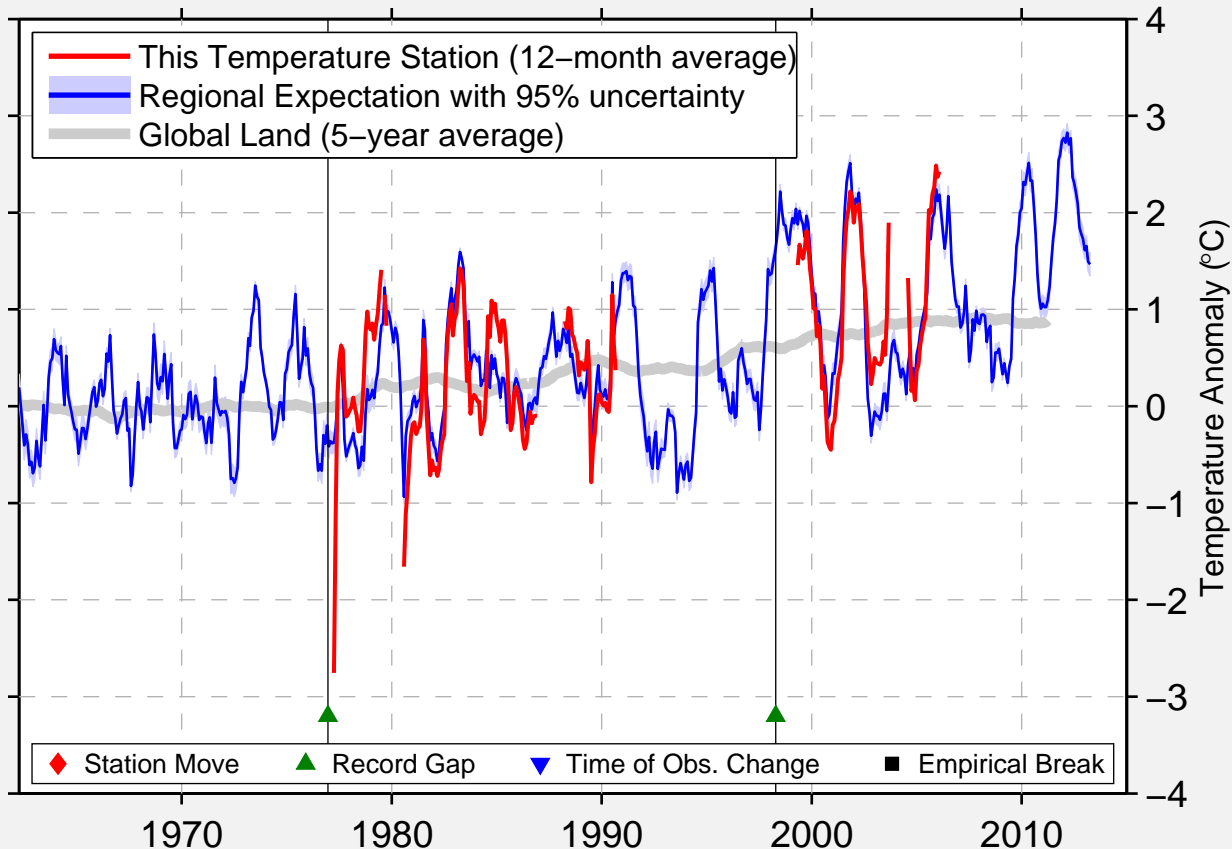

MASCOUCHE

45.750 N, 73.600 W (Canada)

Data Quality Controlled and Aligned at Breakpoints

Berkeley Earth