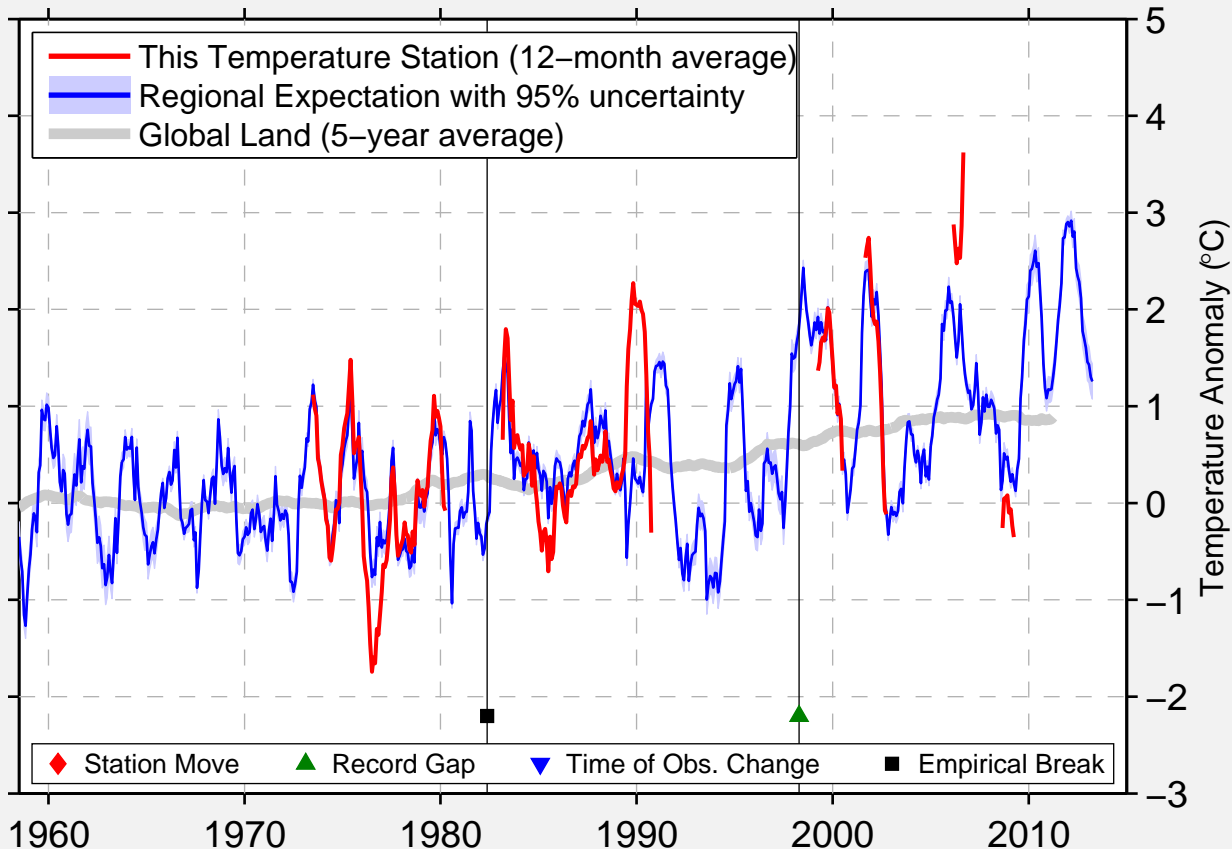

# ST JANVIER

45.730 N, 73.880 W (Canada)

Data Quality Controlled and Aligned at Breakpoints

Berkeley Earth