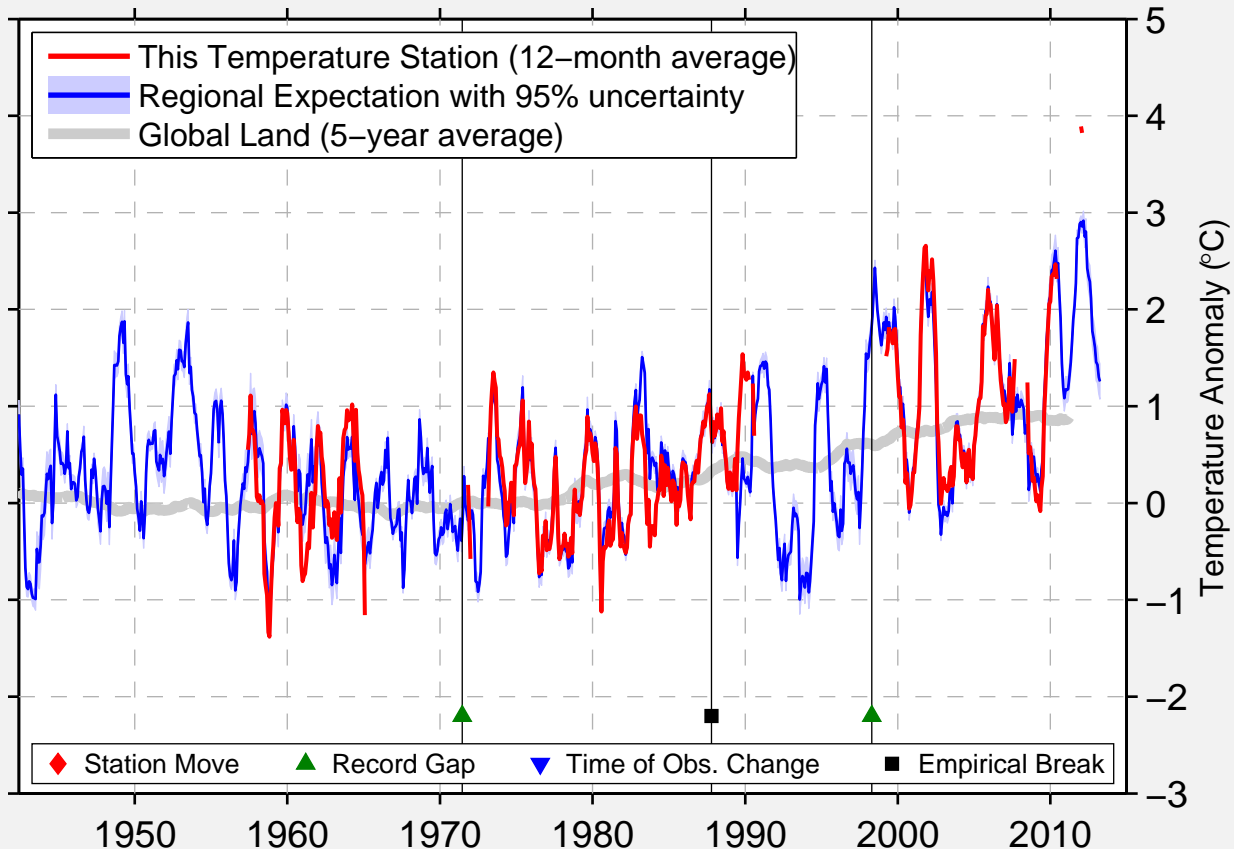

MONTEBELLO (SEDBERGH)

45.700 N, 74.930 W (Canada)

Data Quality Controlled and Aligned at Breakpoints

Berkeley Earth