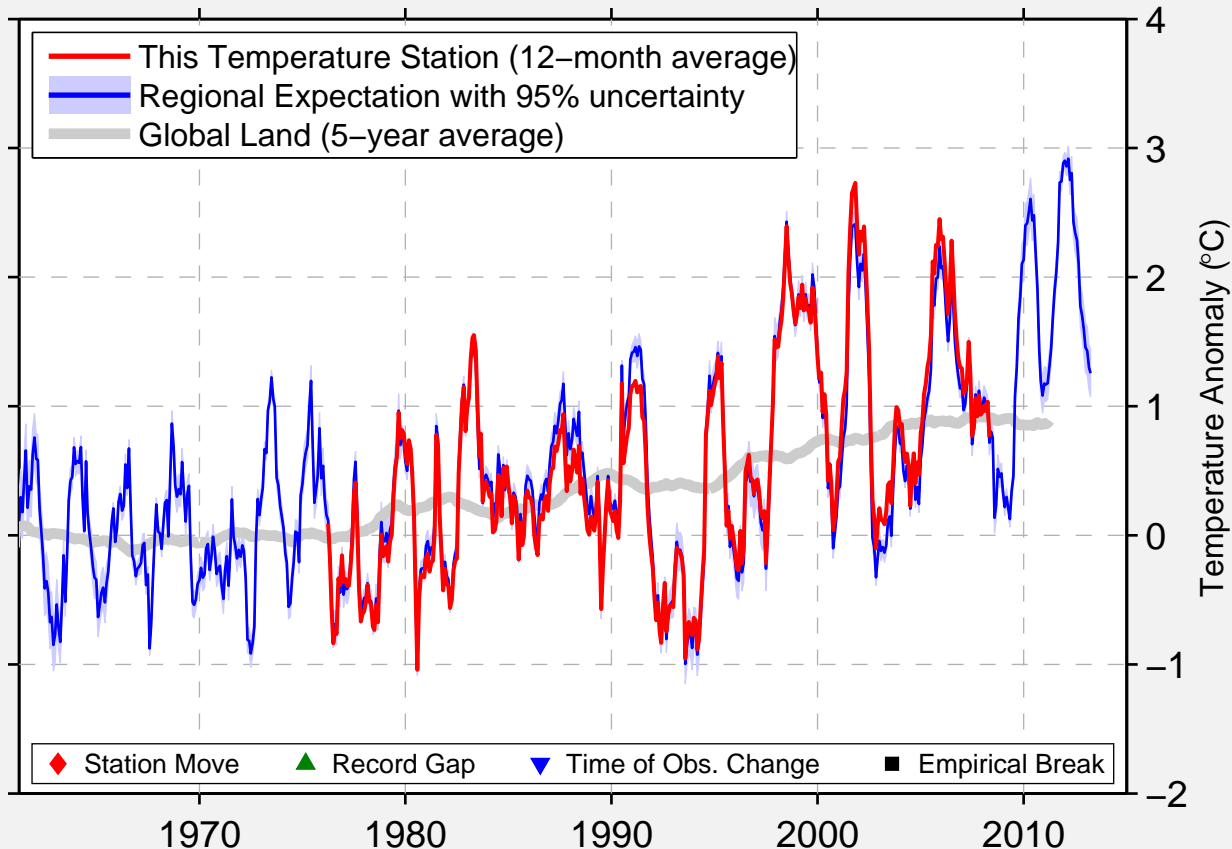

MONTREAL/MIRABEL

45.683 N, 74.033 W (Canada)

Data Quality Controlled and Aligned at Breakpoints

Berkeley Earth