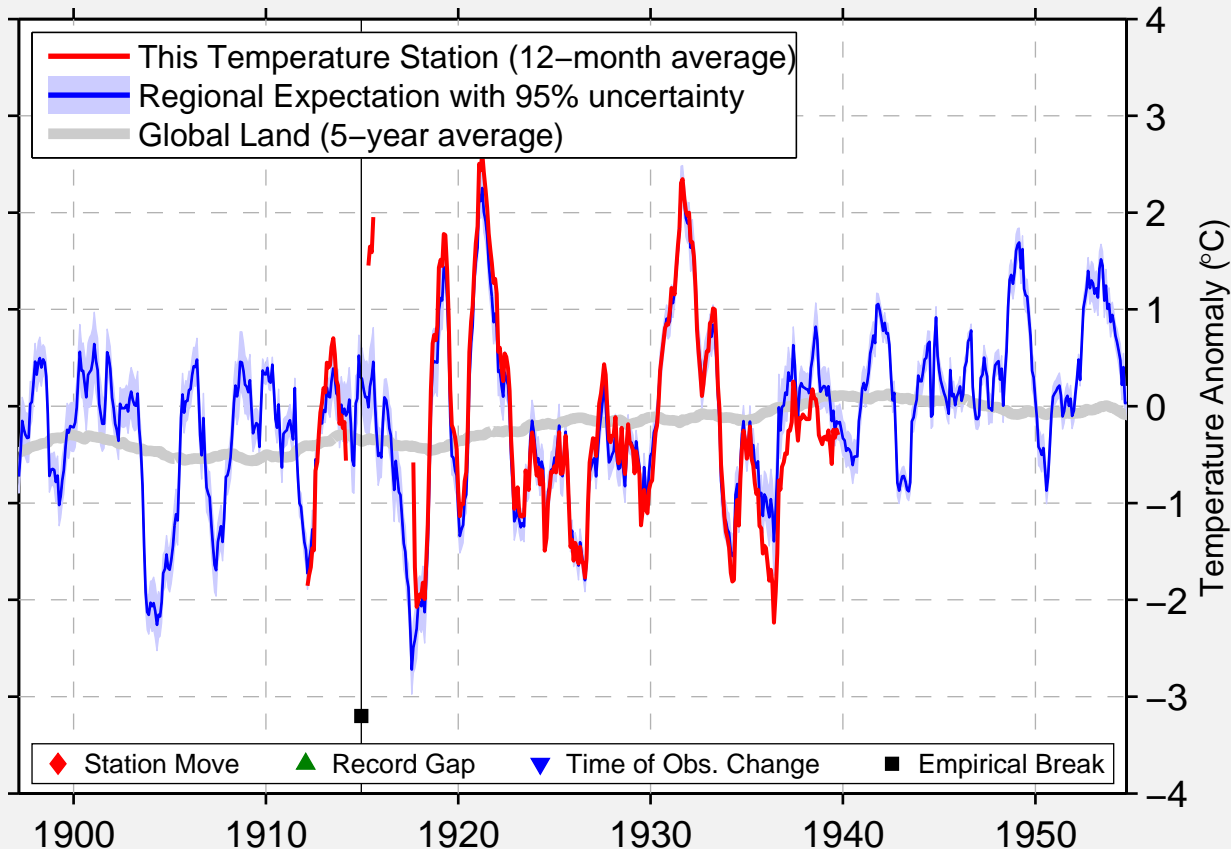

PROVIDENCE BAY

45.670 N, 82.230 W (Canada)

Data Quality Controlled and Aligned at Breakpoints

Berkeley Earth