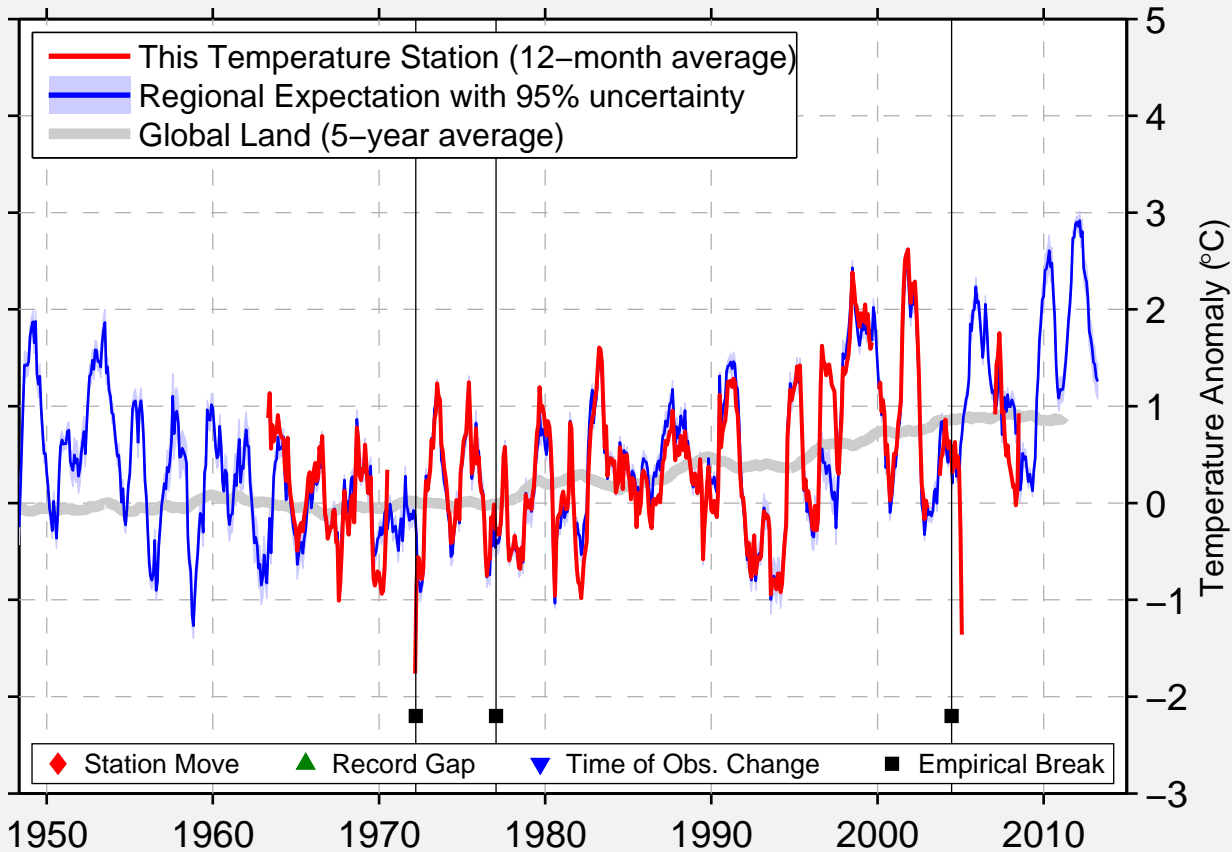

STE THERESE OUEST

45.650 N, 73.880 W (Canada)

Data Quality Controlled and Aligned at Breakpoints

Berkeley Earth