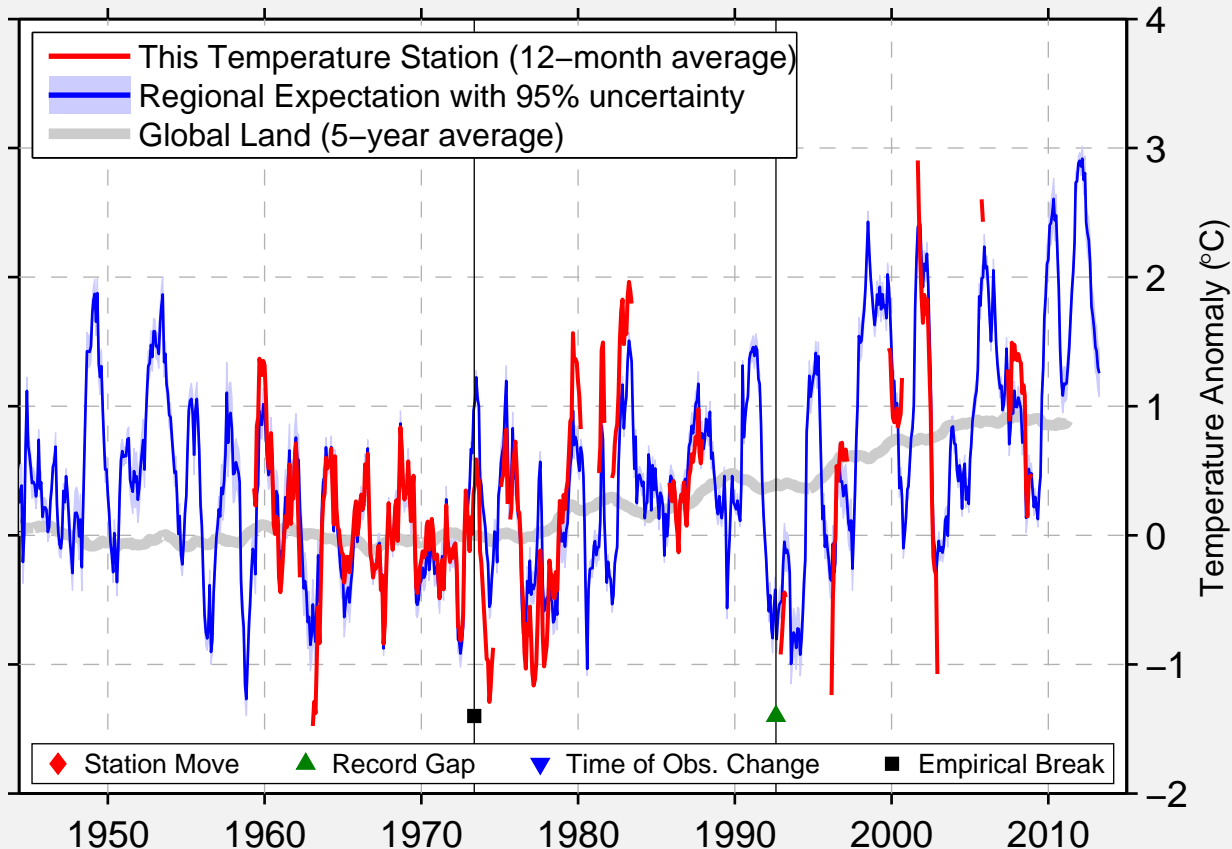

POINTE AU CHENE

45.650 N, 74.800 W (Canada)

Data Quality Controlled and Aligned at Breakpoints

Berkeley Earth