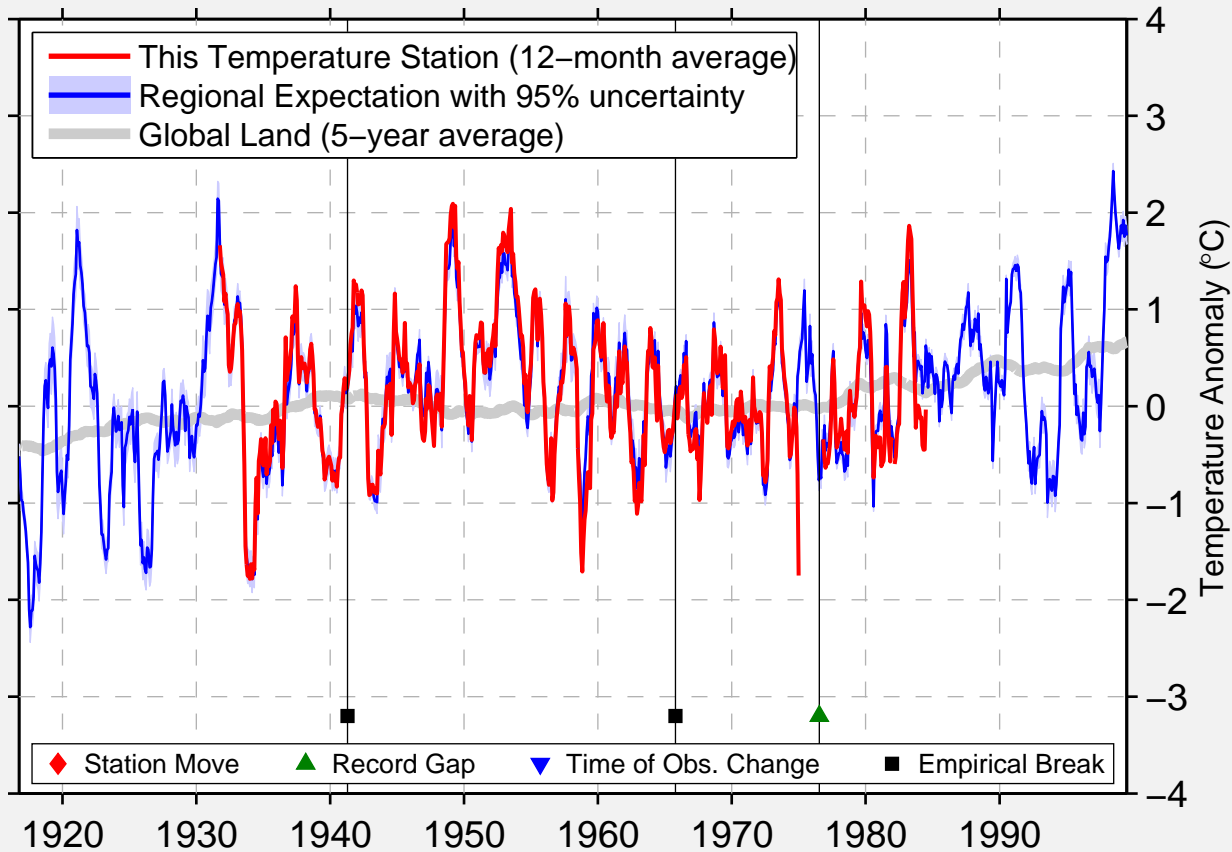

# MONTEBELLO SEIGNIORY

45.650 N, 74.940 W (Canada)

Data Quality Controlled and Aligned at Breakpoints

Berkeley Earth