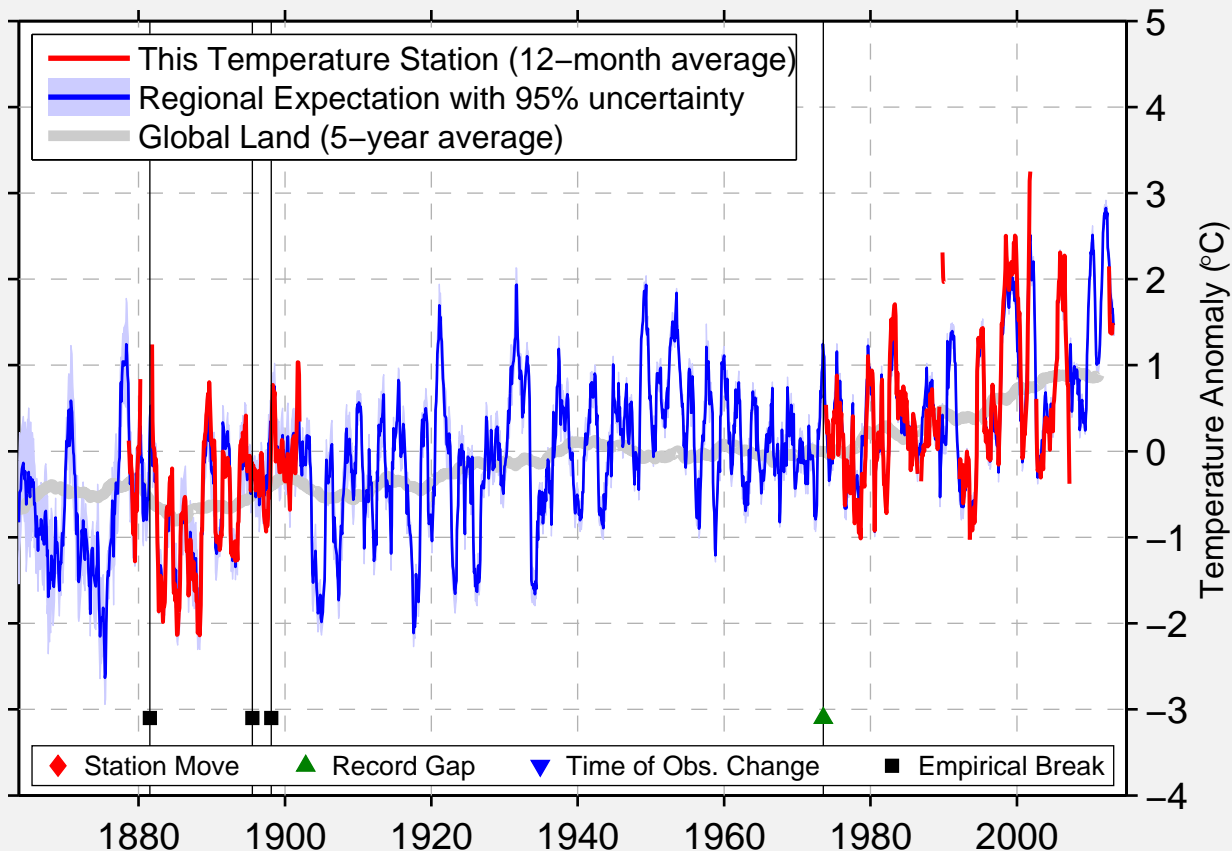

RICHMOND,QU

45.630 N, 72.130 W (Canada)

Data Quality Controlled and Aligned at Breakpoints

Berkeley Earth