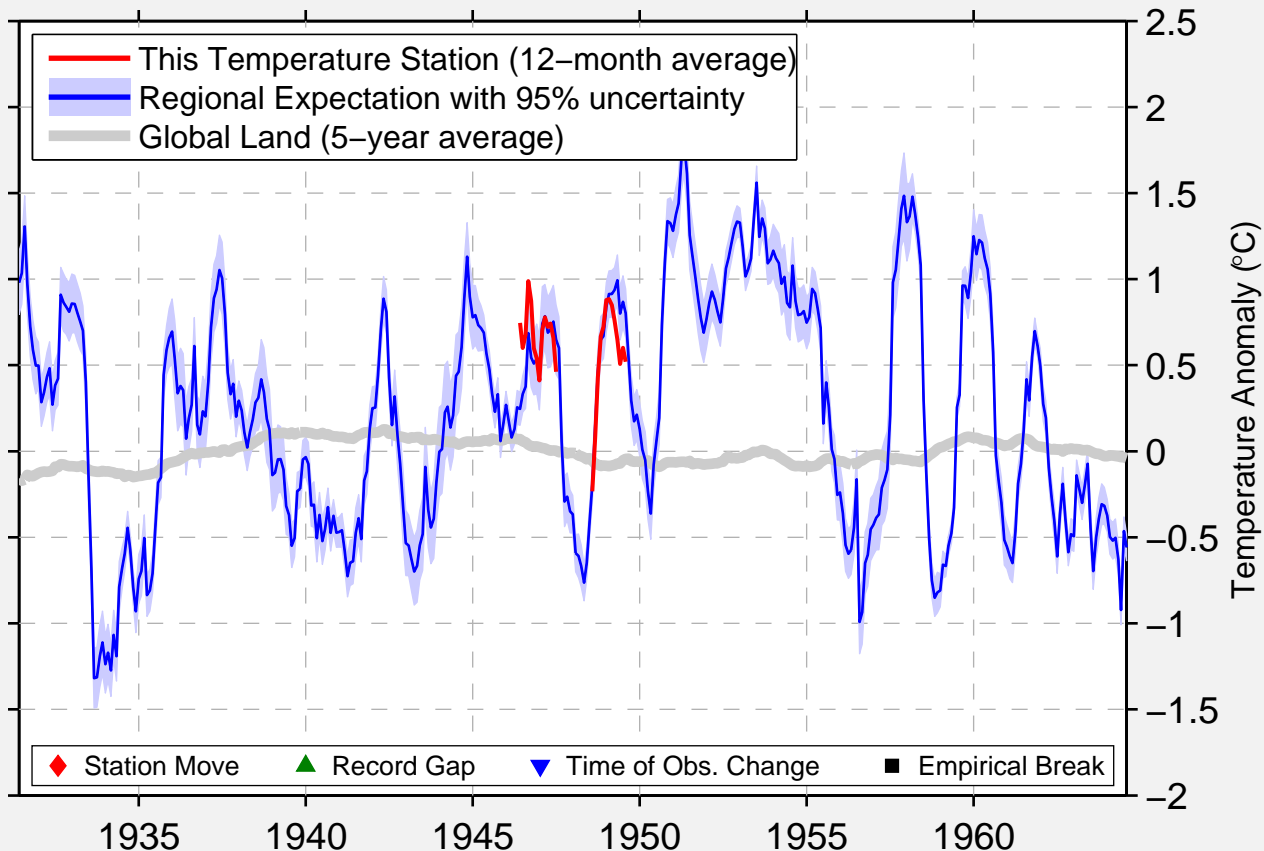

NEW GLASGOW TRENTON

45.620 N, 62.620 W (Canada)

Data Quality Controlled and Aligned at Breakpoints

Berkeley Earth