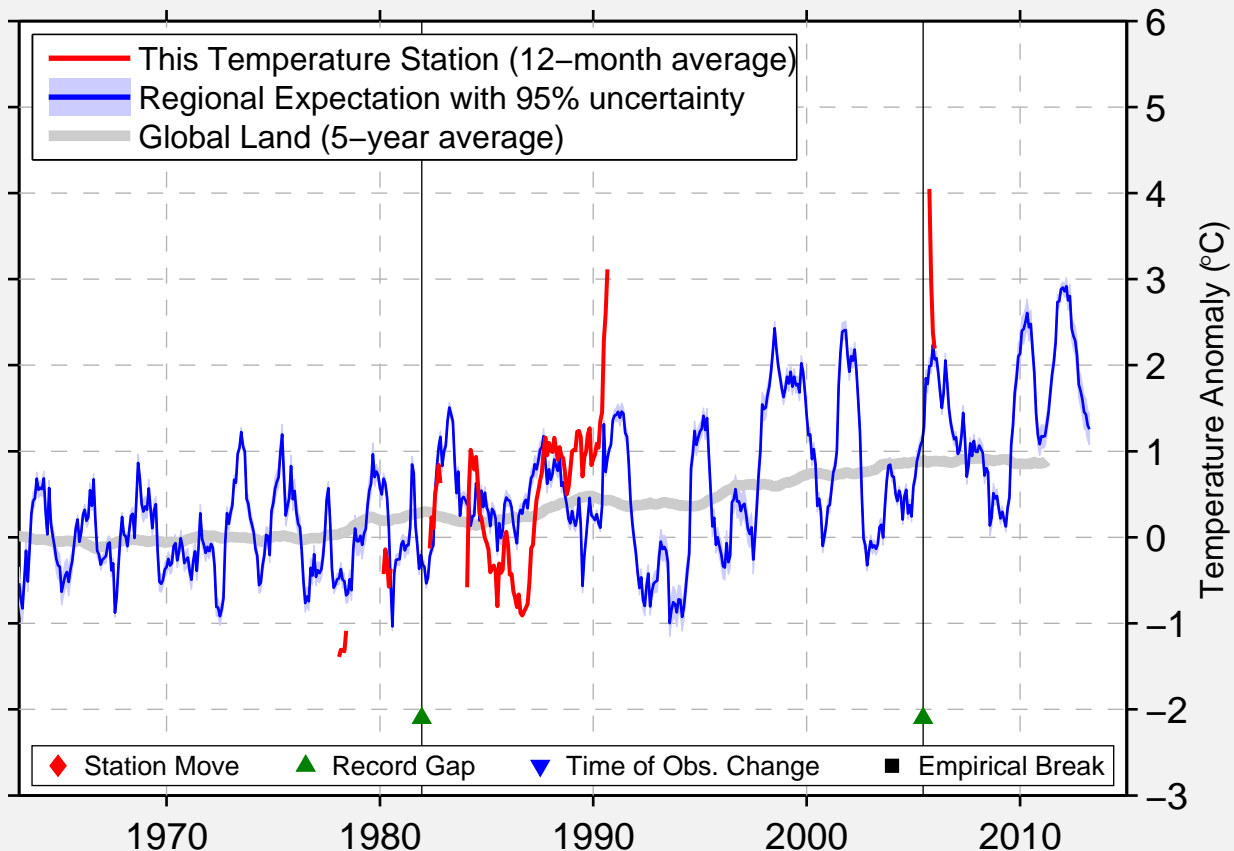

CHATHAM BROWNBURG

45.617 N, 74.417 W (Canada)

Data Quality Controlled and Aligned at Breakpoints

Berkeley Earth