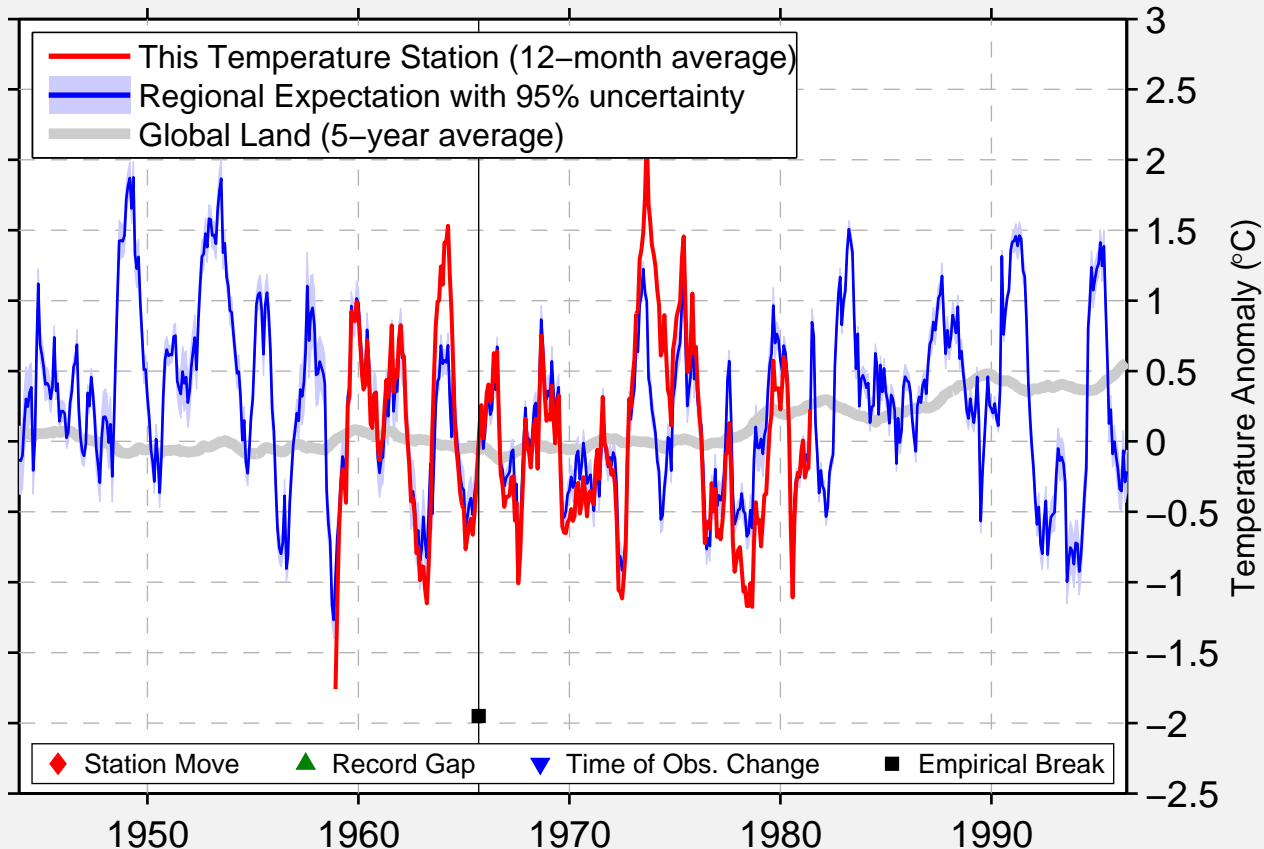

THURSO

45.600 N, 75.270 W (Canada)

Data Quality Controlled and Aligned at Breakpoints

Berkeley Earth