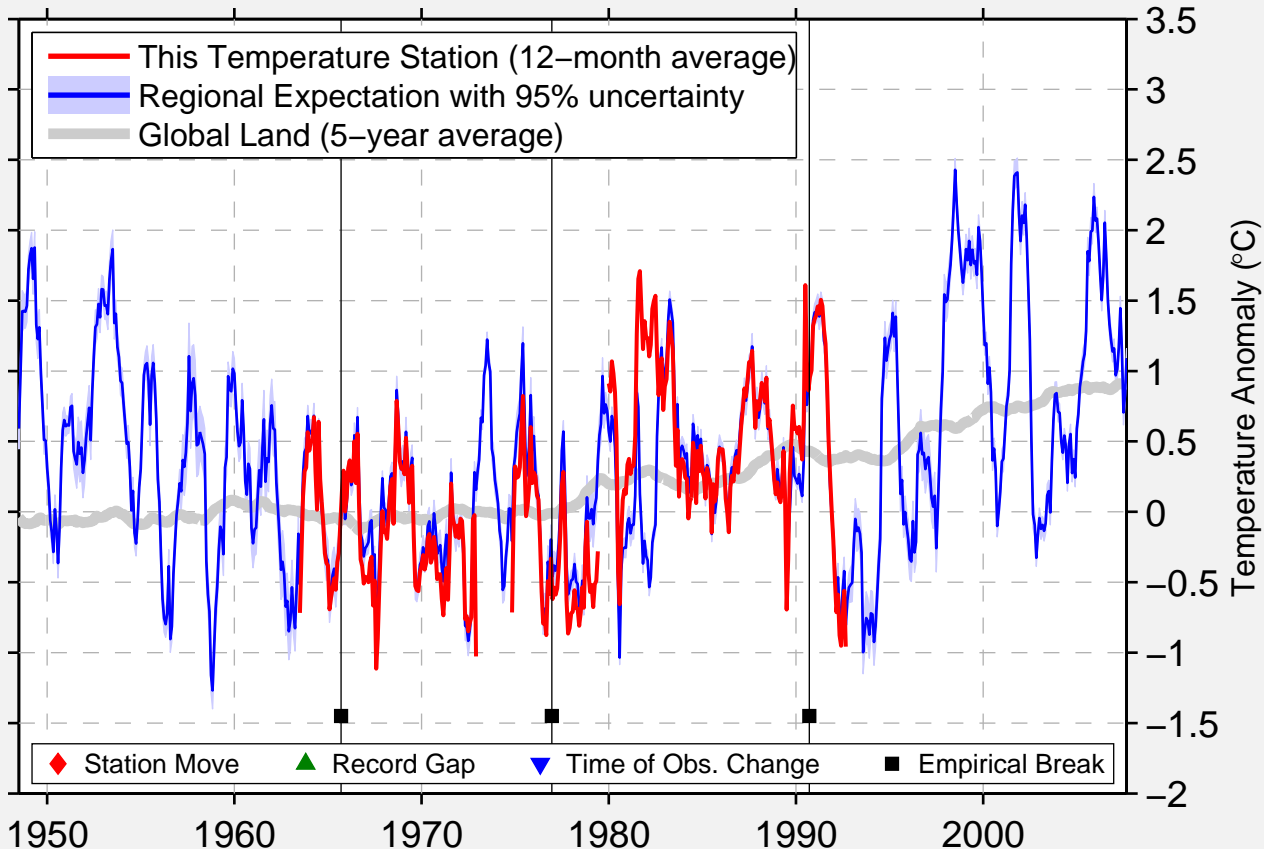

# WAKEFIELD

45.600 N, 75.900 W (Canada)

Data Quality Controlled and Aligned at Breakpoints

Berkeley Earth