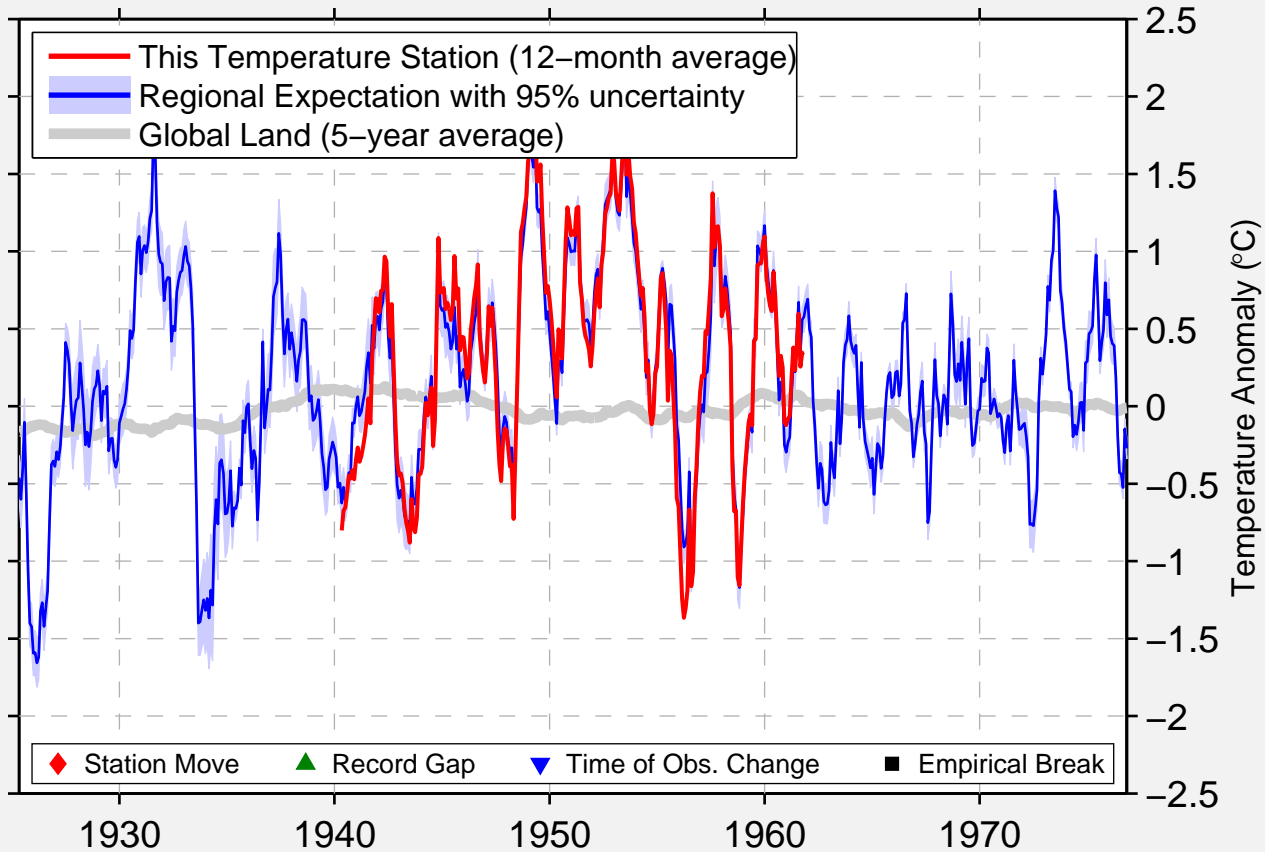

MEGANTIC QUEBEC DOT APT

45.583 N, 70.866 W (Canada)

Data Quality Controlled and Aligned at Breakpoints

Berkeley Earth