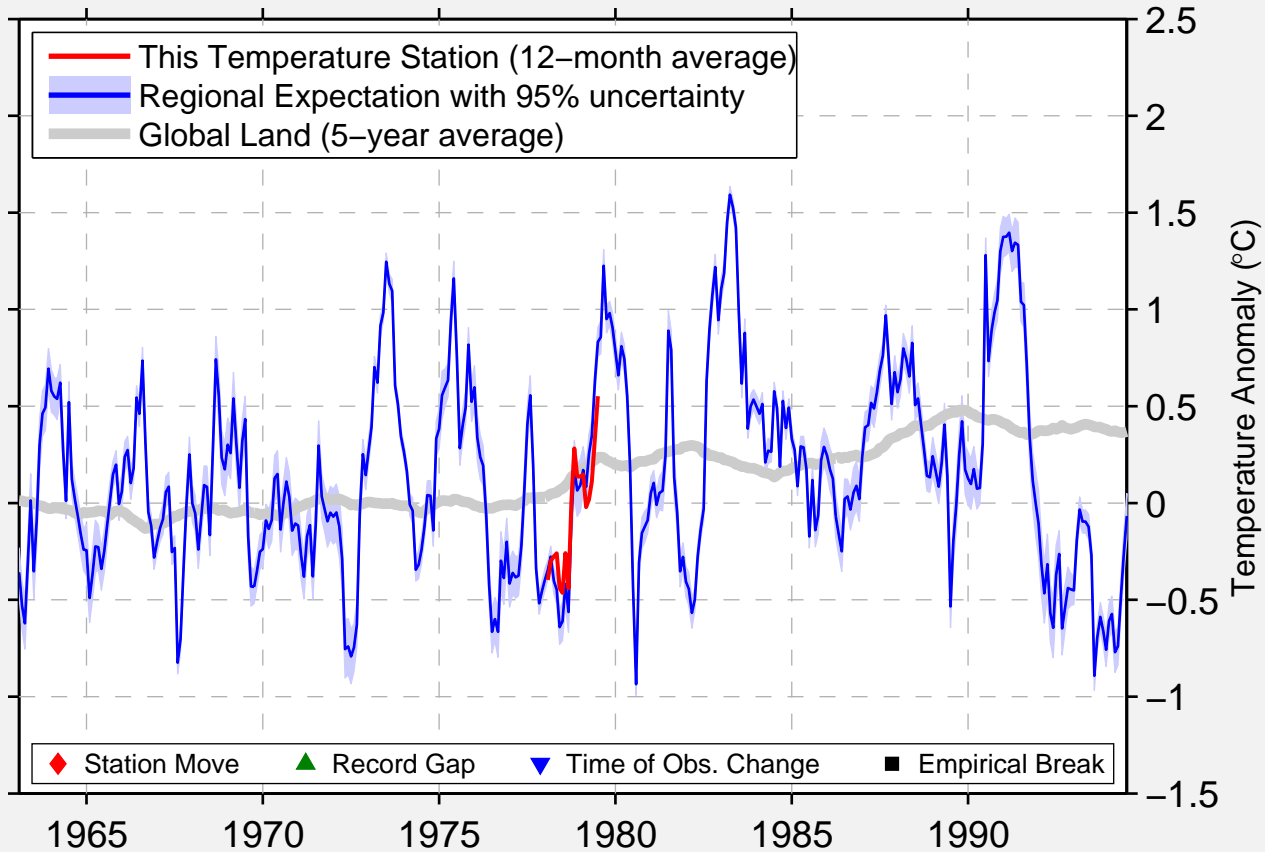

FABREVILLE

45.580 N, 73.820 W (Canada)

Data Quality Controlled and Aligned at Breakpoints

Berkeley Earth