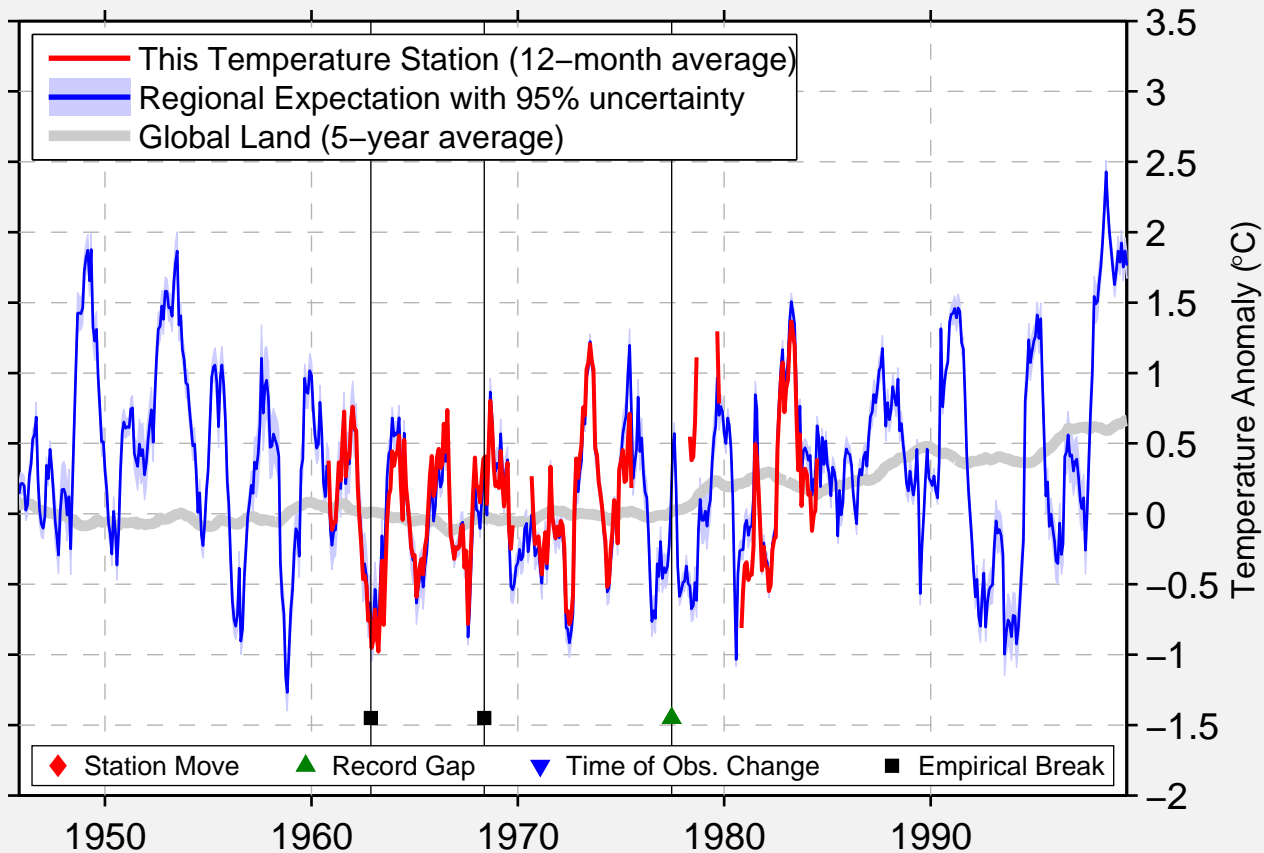

BUCKINGHAM

45.580 N, 75.420 W (Canada)

Data Quality Controlled and Aligned at Breakpoints

Berkeley Earth