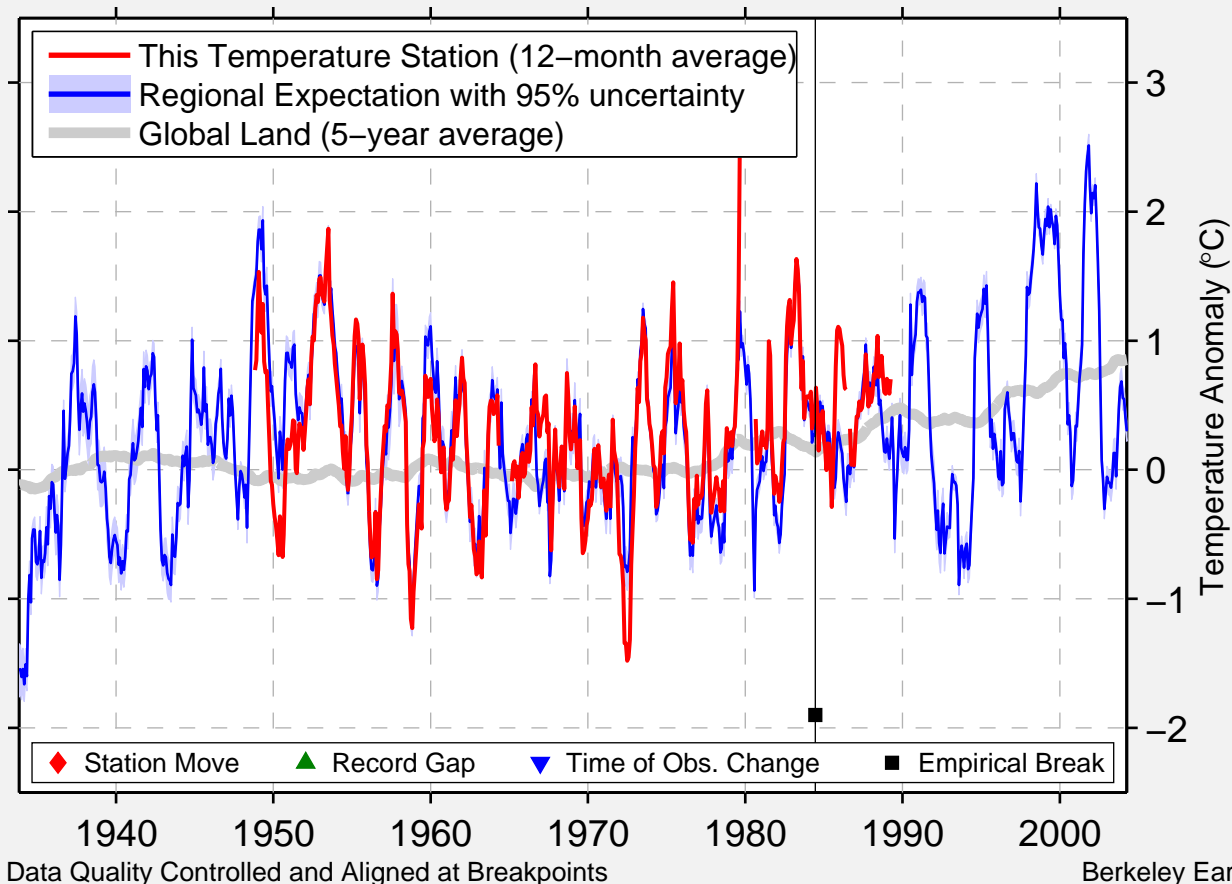

# MONTREAL JAR BOT

45.570 N, 73.550 W (Canada)

Data Quality Controlled and Aligned at Breakpoints

Berkeley Earth