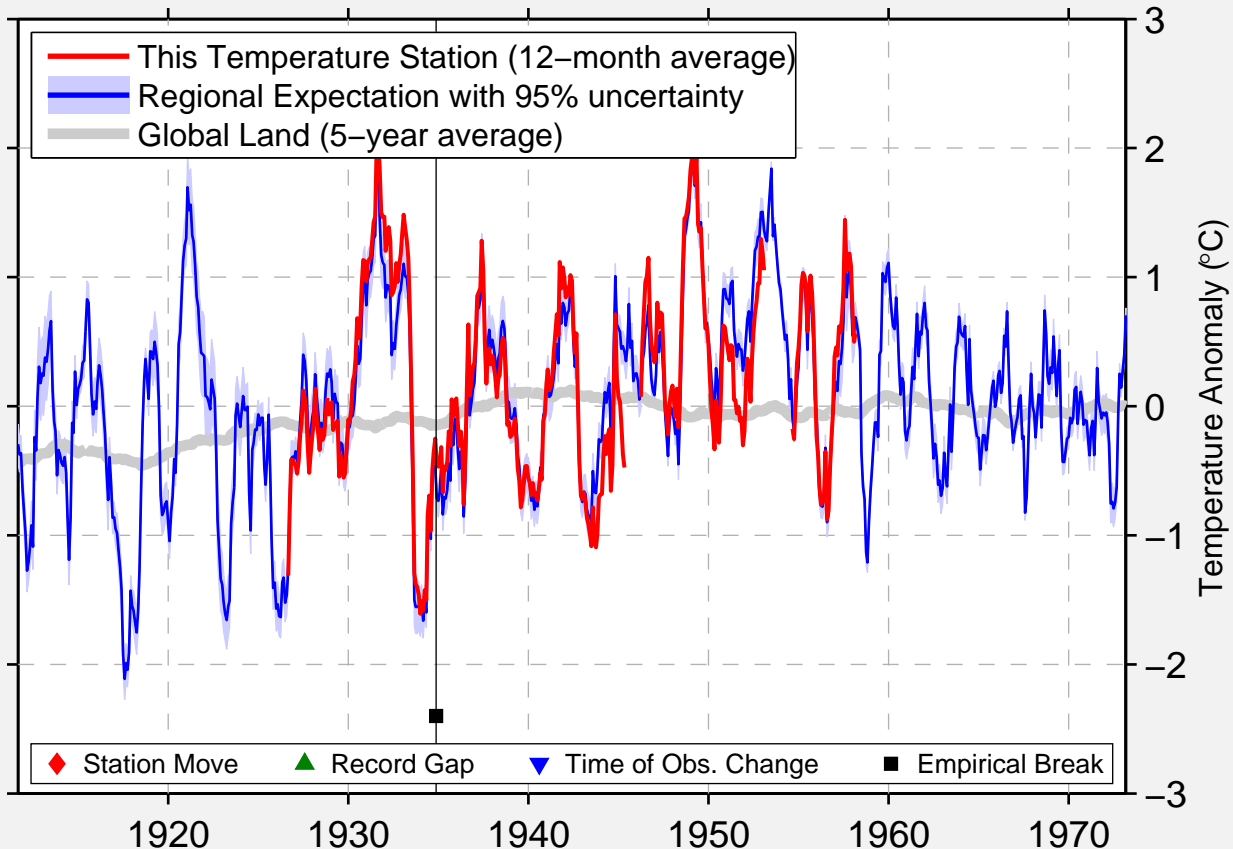

ST BRUNO

45.550 N, 73.350 W (Canada)

Data Quality Controlled and Aligned at Breakpoints

Berkeley Earth