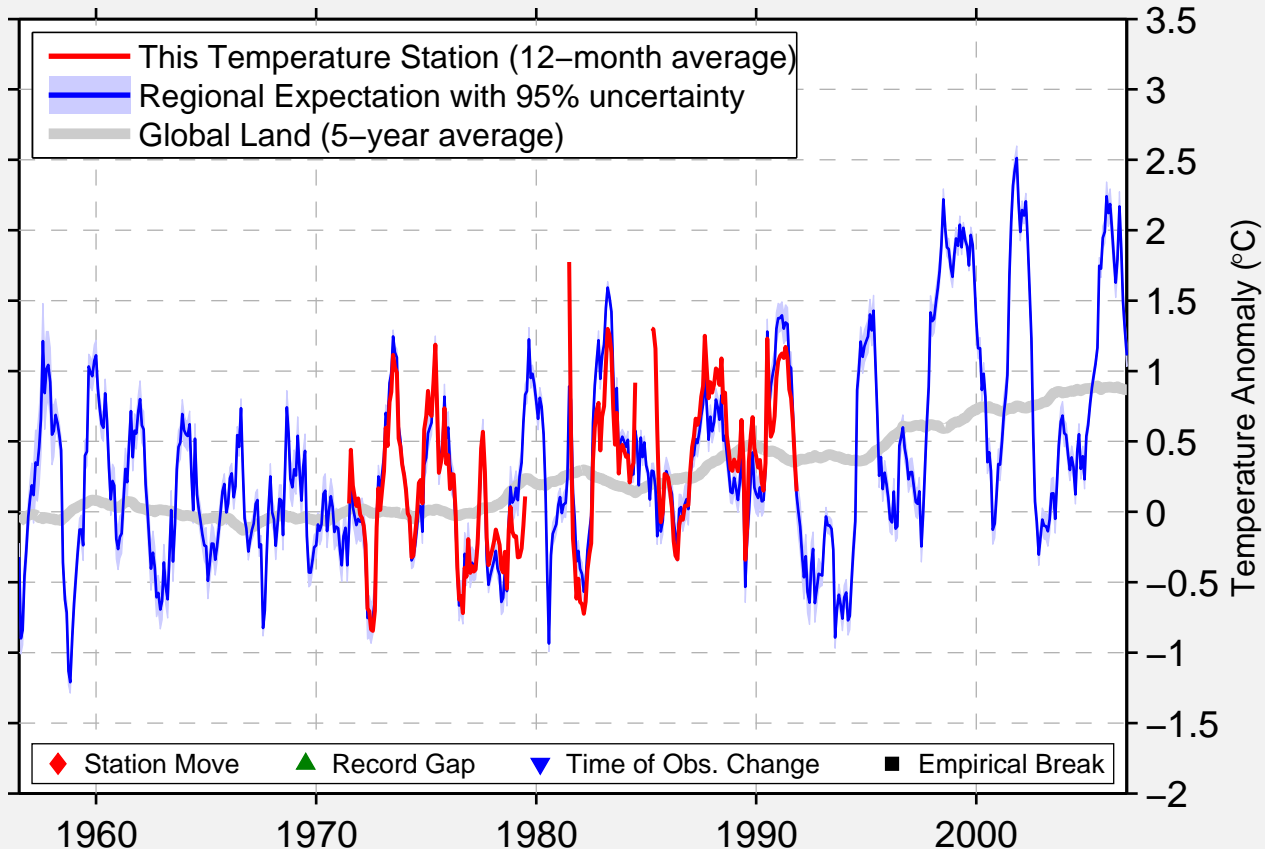

MONTREAL LAFONTAINE

45.520 N, 73.570 W (Canada)

Data Quality Controlled and Aligned at Breakpoints

Berkeley Earth