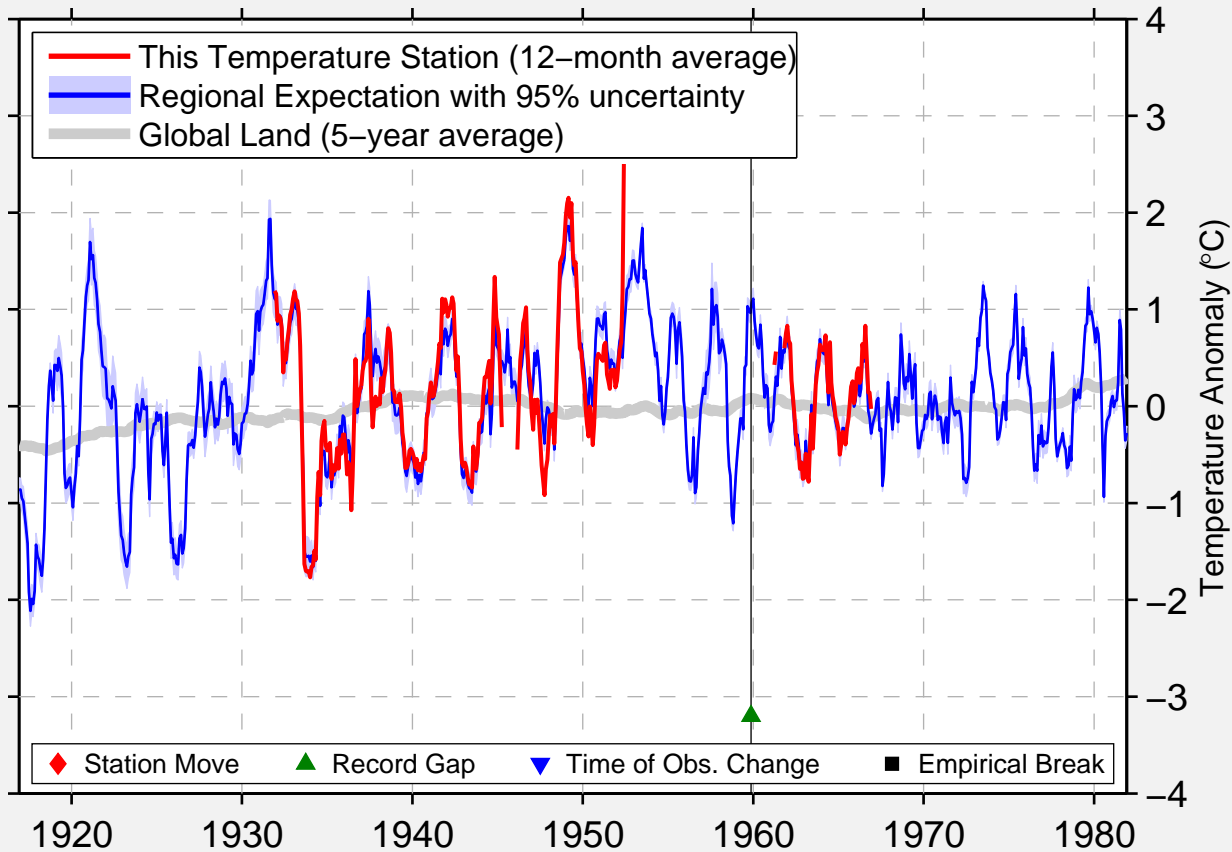

ST LAURENT (COLLEGE)

45.520 N, 73.670 W (Canada)

Data Quality Controlled and Aligned at Breakpoints

Berkeley Earth